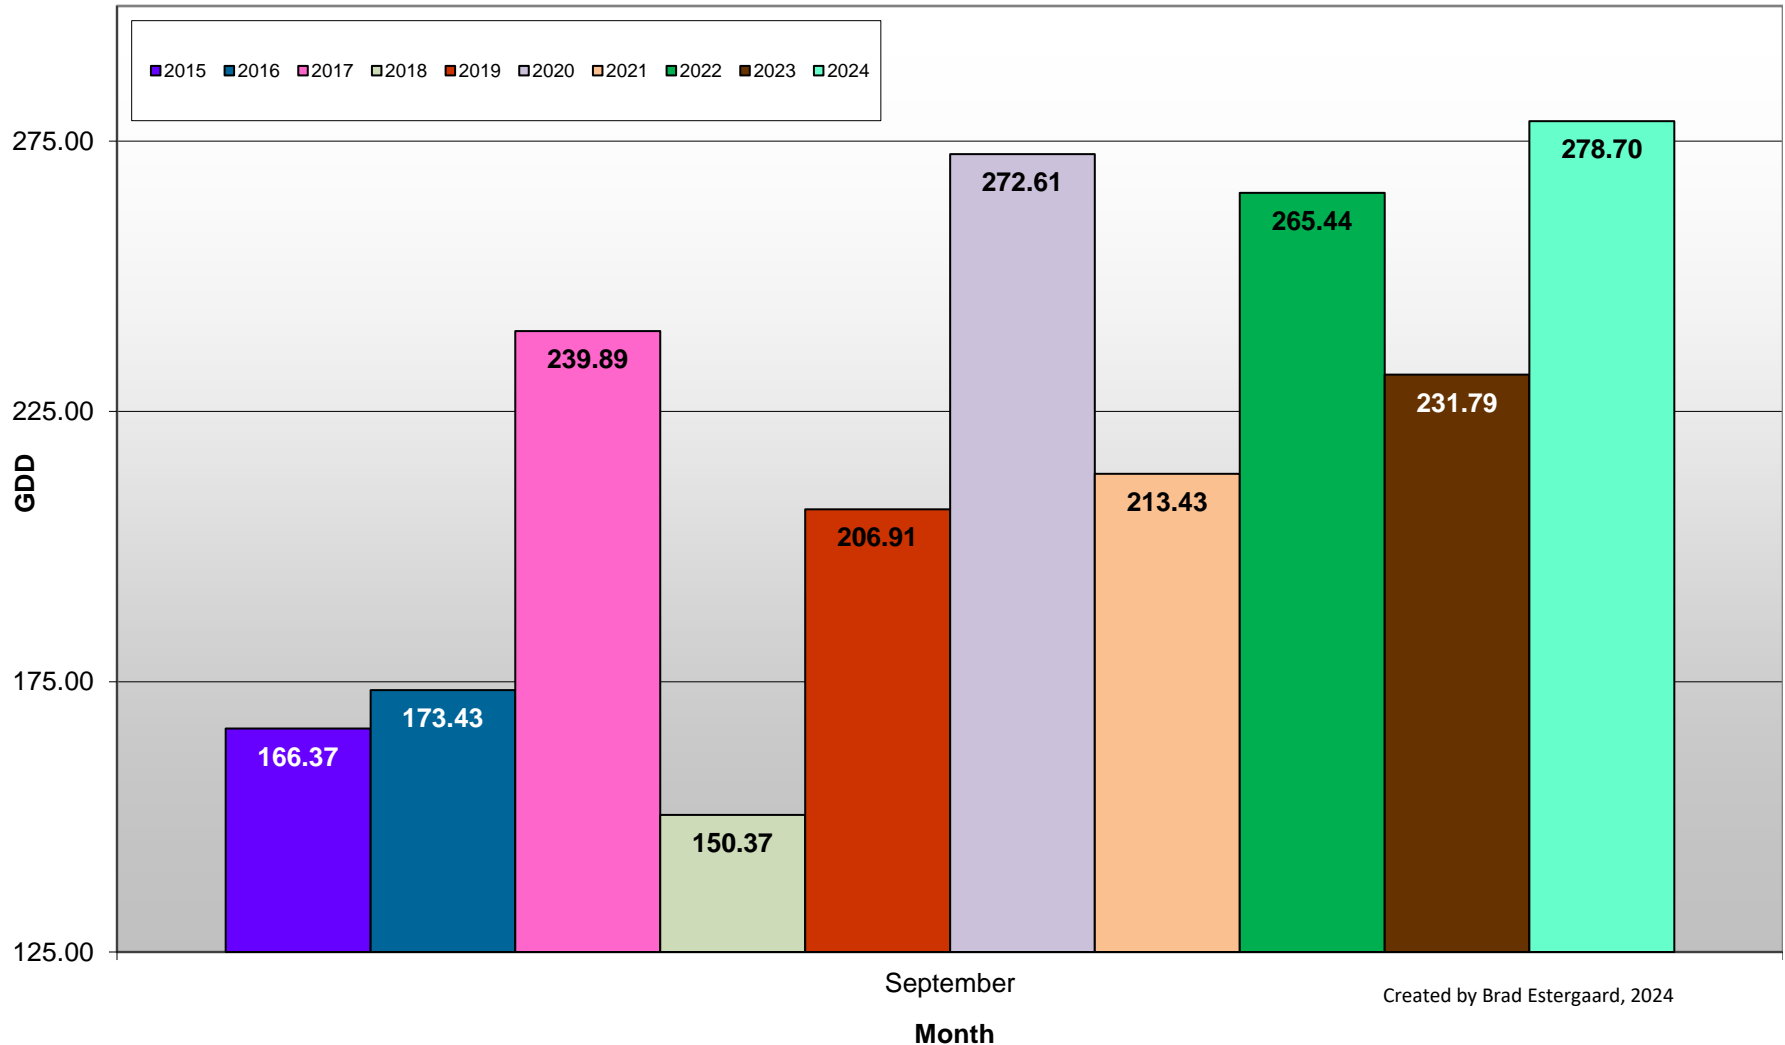

Created by Brad Estergaard, 2023

West Kelowna (Boucherie Road - South) - Total Monthly Growing Degree Days [AUGUST] 2015-2024

August

Month

Created by Brad Estergaard, 2024

West Kelowna (Boucherie Road - South) - Total Monthly Growing Degree Days [SEPTEMBER] 2015-2024

Created by Brad Estergaard, 2024

West Kelowna (Boucherie Road - South) - Total Monthly Growing Degree Days [OCTOBER] 2015-2024

West Kelowna - Total Monthly Growing Degree Days - 2015-2024

Created by Brad Estergaard, 2024