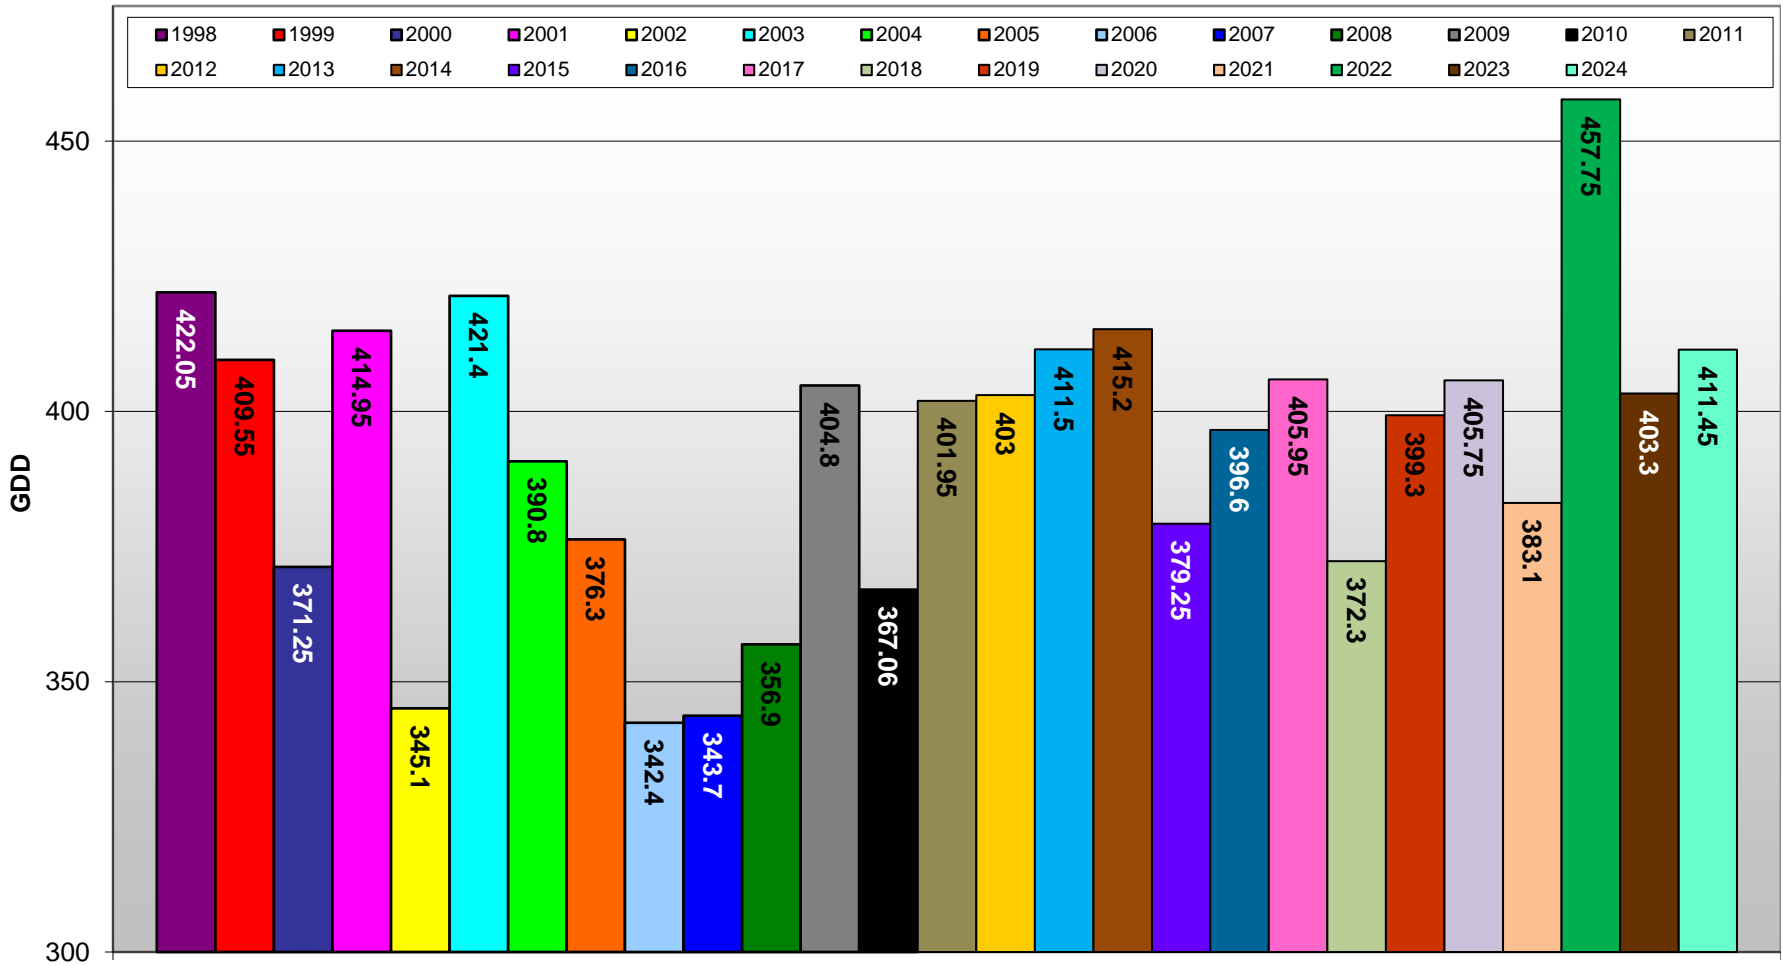

Summerland - Total Monthly Growing Degree Days [AUGUST] - 1998-2024

August

Month

Created by Brad Estergaard, 2024

Summerland - Total Monthly Growing Degree Days [SEPTEMBER] - 1998-2024

September

Created by Brad Estergaard, 2024

Month

Summerland - Total Monthly Growing Degree Days [OCTOBER] - 1998-2024

October

Created by Brad Estergaard, 2024

Month

Summerland - Total Monthly Growing Degree Days - 2005-2024

Created by Brad Estergaard, 2024

Summerland - Growing Degree Day Accumulation - 2005-2024

Created by Brad Estergaard, 2024

Summerland - Cumulative GDD Comparison - 10 & 20 Year Average

Created by Brad Estergaard, 2024

Osoyoos - Total Monthly Growing Degree Days [AUGUST] - 1998-2024

August

Created by Brad Estergaard, 2024

Month

Osoyoos - Total Monthly Growing Degree Days [SEPTEMBER] - 1998-2024

Created by Brad Estergaard, 2024

Osoyoos - Total Monthly Growing Degree Days [OCTOBER] - 1998-2024