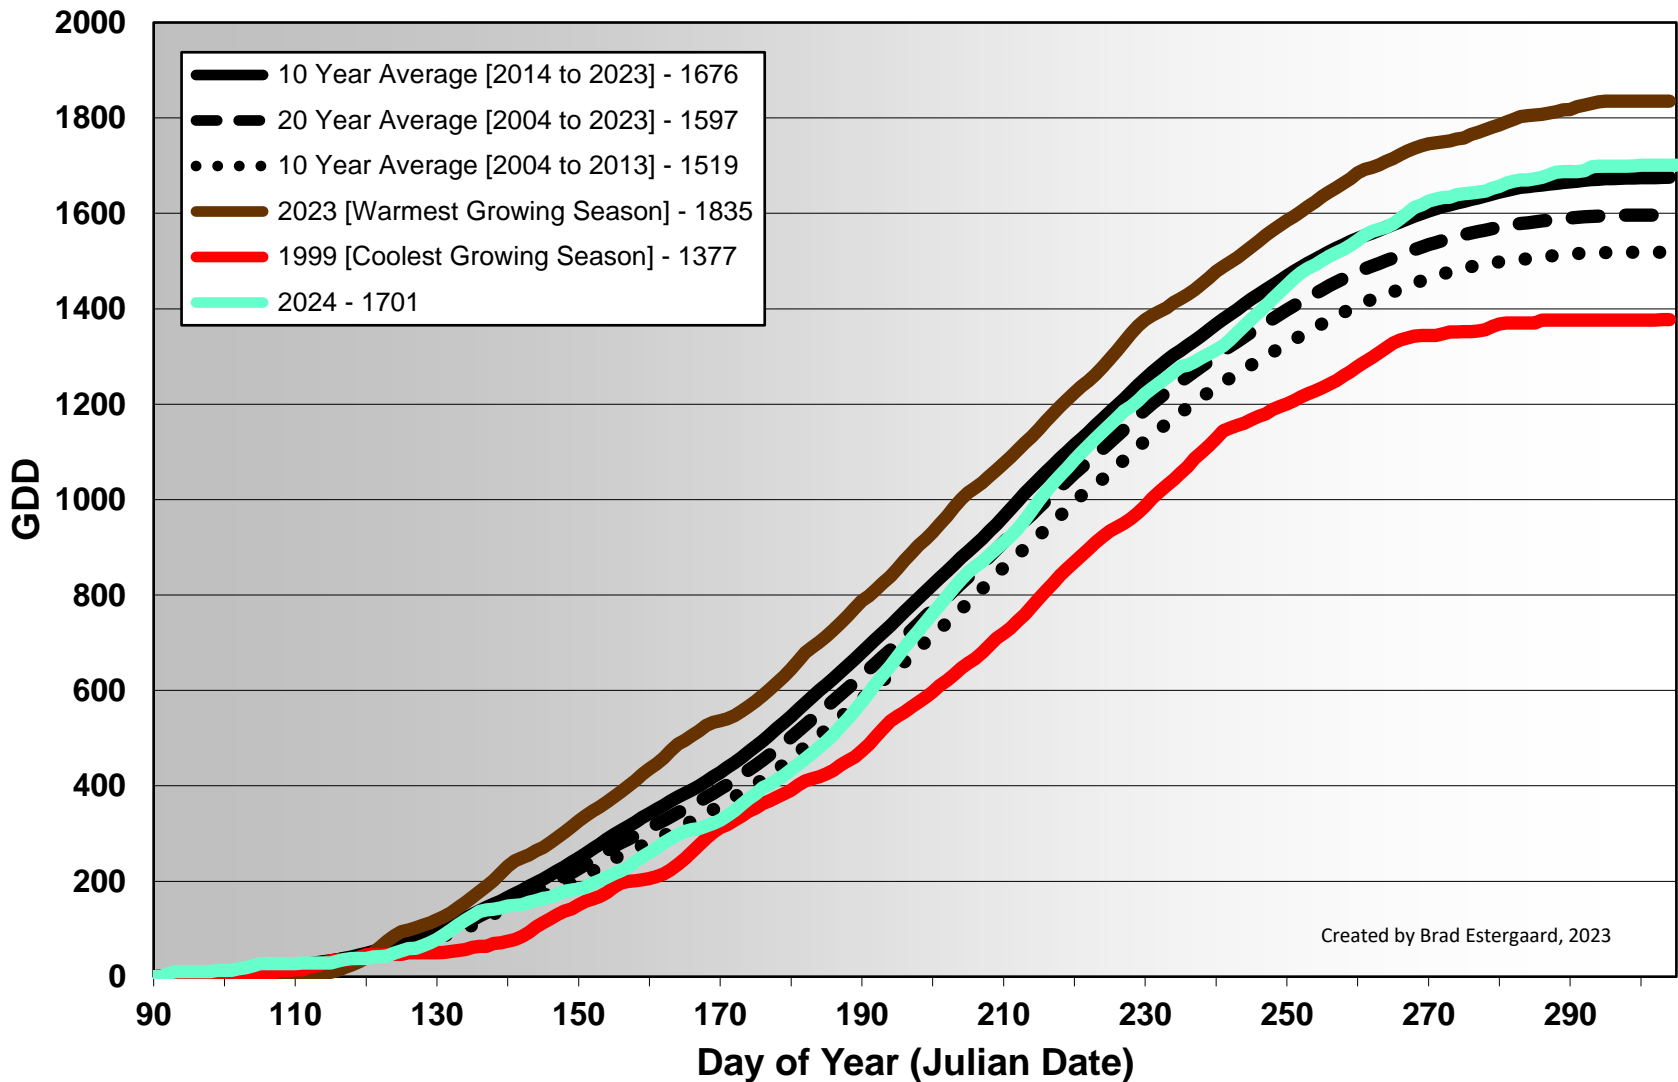

Created by Brad Estergaard, 2024

Osoyoos - Total Monthly Growing Degree Days - 2005-2024

Created by Brad Estergaard, 2024

Osoyoos - Growing Degree Day Accumulation - 2005-2024

Osoyoos - Cumulative GDD Comparison - 10 & 20 Year Average

Created by Brad Estergaard, 2023

West Kelowna (Boucherie Road - South) - Total Monthly Growing Degree Days [AUGUST] 2015-2024

August

Month

Created by Brad Estergaard, 2024

West Kelowna (Boucherie Road - South) - Total Monthly Growing Degree Days [SEPTEMBER] 2015-2024