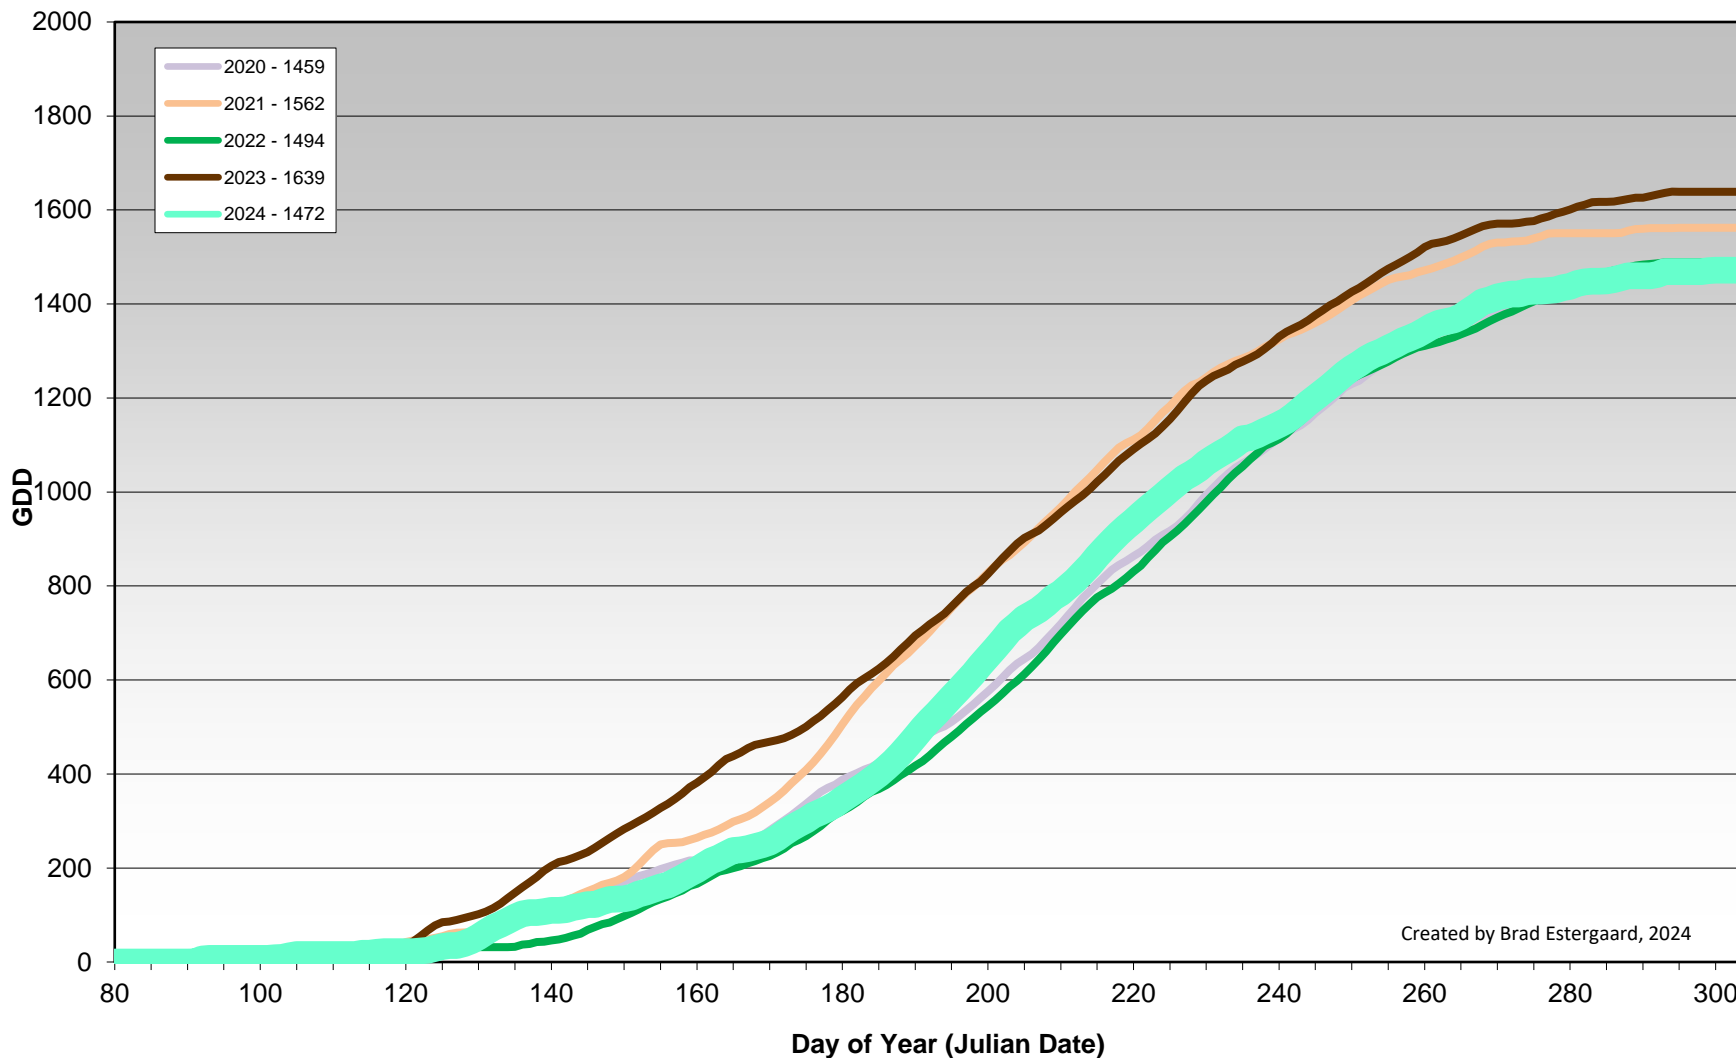

Okanagan Falls - Total Monthly Growing Degree Days [SEPTEMBER] - 2020-2024

Created by Brad Estergaard, 2024

Okanagan Falls - Total Monthly Growing Degree Days [OCTOBER] - 2020-2024

Okanagan Falls - Total Monthly Growing Degree Days - 2020-2024

Created by Brad Estergaard, 2024

Okanagan Falls - Growing Degree Day Accumulation - 2020-2024

Created by Brad Estergaard, 2024

Golden Mile (Oliver) - Total Monthly Growing Degree Days [AUGUST] - 2015-2024