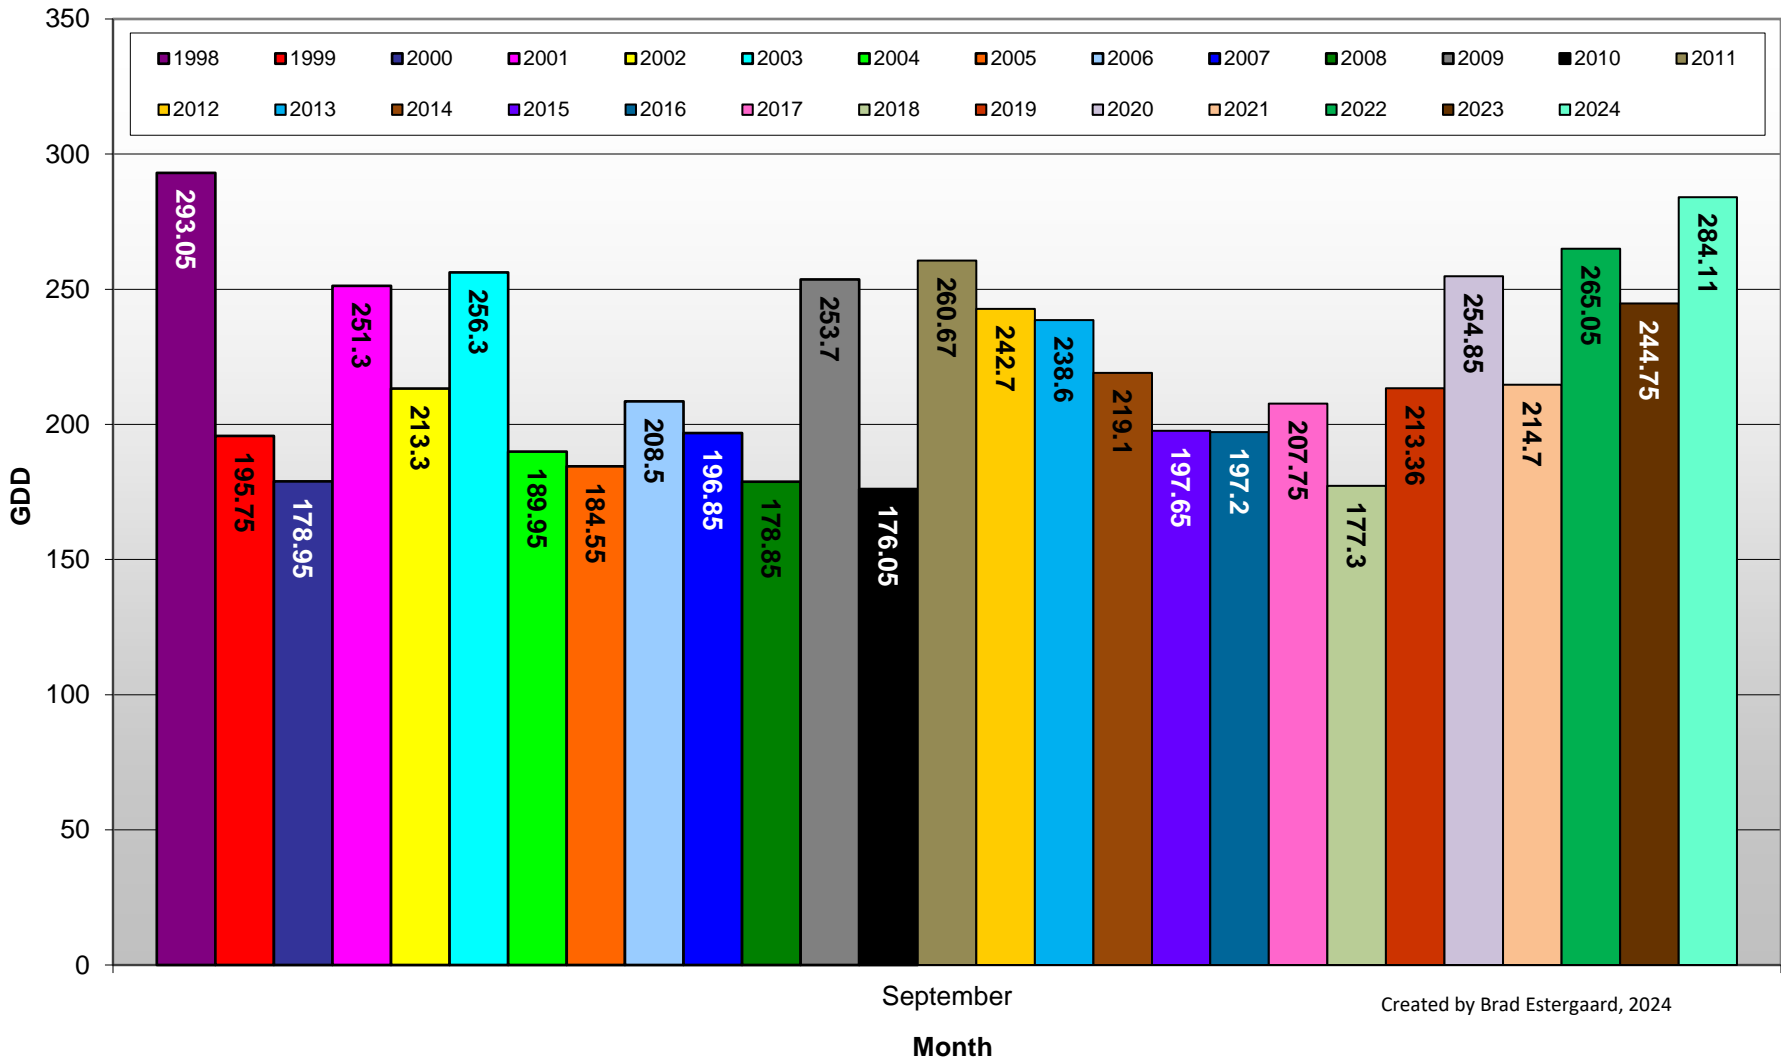

Summerland - Total Monthly Growing Degree Days [AUGUST] - 1998-2024

August

Month

Created by Brad Estergaard, 2024

Summerland - Total Monthly Growing Degree Days [SEPTEMBER] - 1998-2024

September

Created by Brad Estergaard, 2024

Month

Summerland - Total Monthly Growing Degree Days [OCTOBER] - 1998-2024

October

Created by Brad Estergaard, 2024

Month

Summerland - Total Monthly Growing Degree Days - 2005-2024

Created by Brad Estergaard, 2024

Summerland - Growing Degree Day Accumulation - 2005-2024

Created by Brad Estergaard, 2024

Summerland - Cumulative GDD Comparison - 10 & 20 Year Average

Created by Brad Estergaard, 2024

Osoyoos - Total Monthly Growing Degree Days [AUGUST] - 1998-2024

August

Created by Brad Estergaard, 2024

Month

Osoyoos - Total Monthly Growing Degree Days [SEPTEMBER] - 1998-2024

Created by Brad Estergaard, 2024

Osoyoos - Total Monthly Growing Degree Days [OCTOBER] - 1998-2024