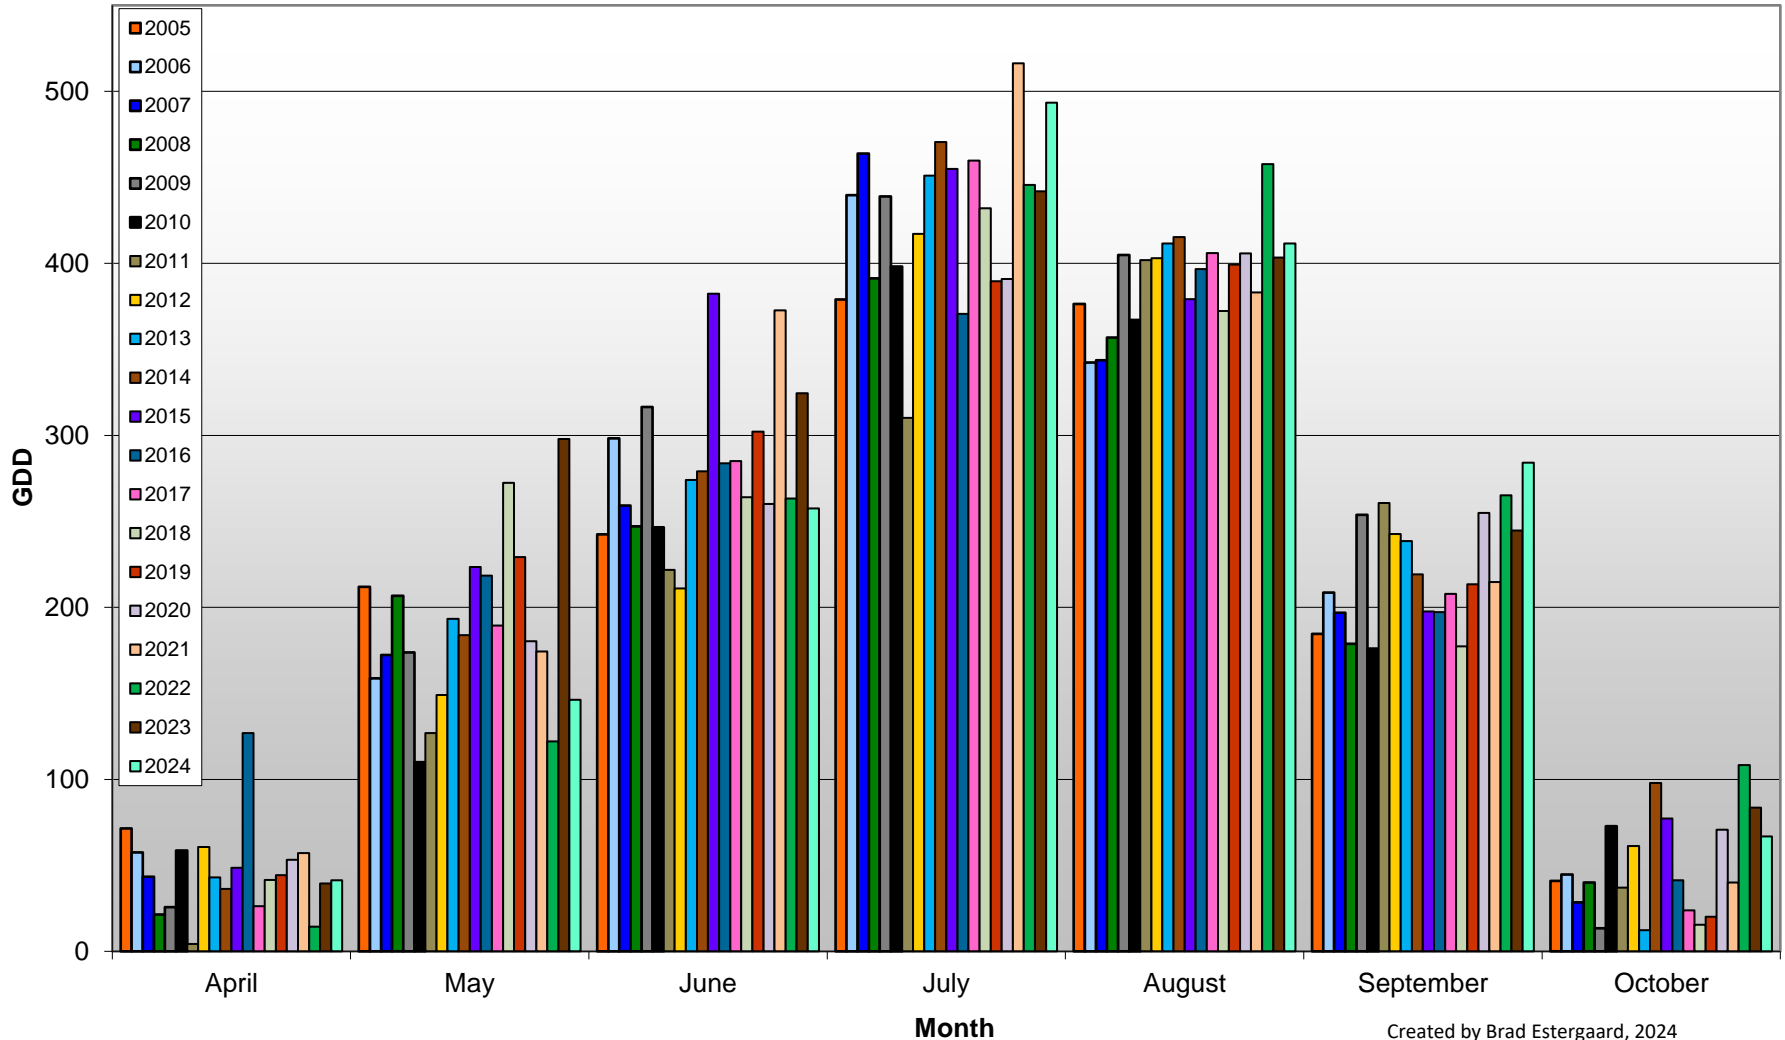

Month

Summerland - Total Monthly Growing Degree Days [OCTOBER] - 1998-2024

October

Created by Brad Estergaard, 2024

Month

Summerland - Total Monthly Growing Degree Days - 2005-2024

Created by Brad Estergaard, 2024

August

Created by Brad Estergaard, 2024

Month

Osoyoos - Total Monthly Growing Degree Days [SEPTEMBER] - 1998-2024

Created by Brad Estergaard, 2024

Osoyoos - Total Monthly Growing Degree Days [OCTOBER] - 1998-2024

Created by Brad Estergaard, 2024

Osoyoos - Total Monthly Growing Degree Days - 2005-2024

Created by Brad Estergaard, 2024

Osoyoos - Growing Degree Day Accumulation - 2005-2024

Osoyoos - Cumulative GDD Comparison - 10 & 20 Year Average