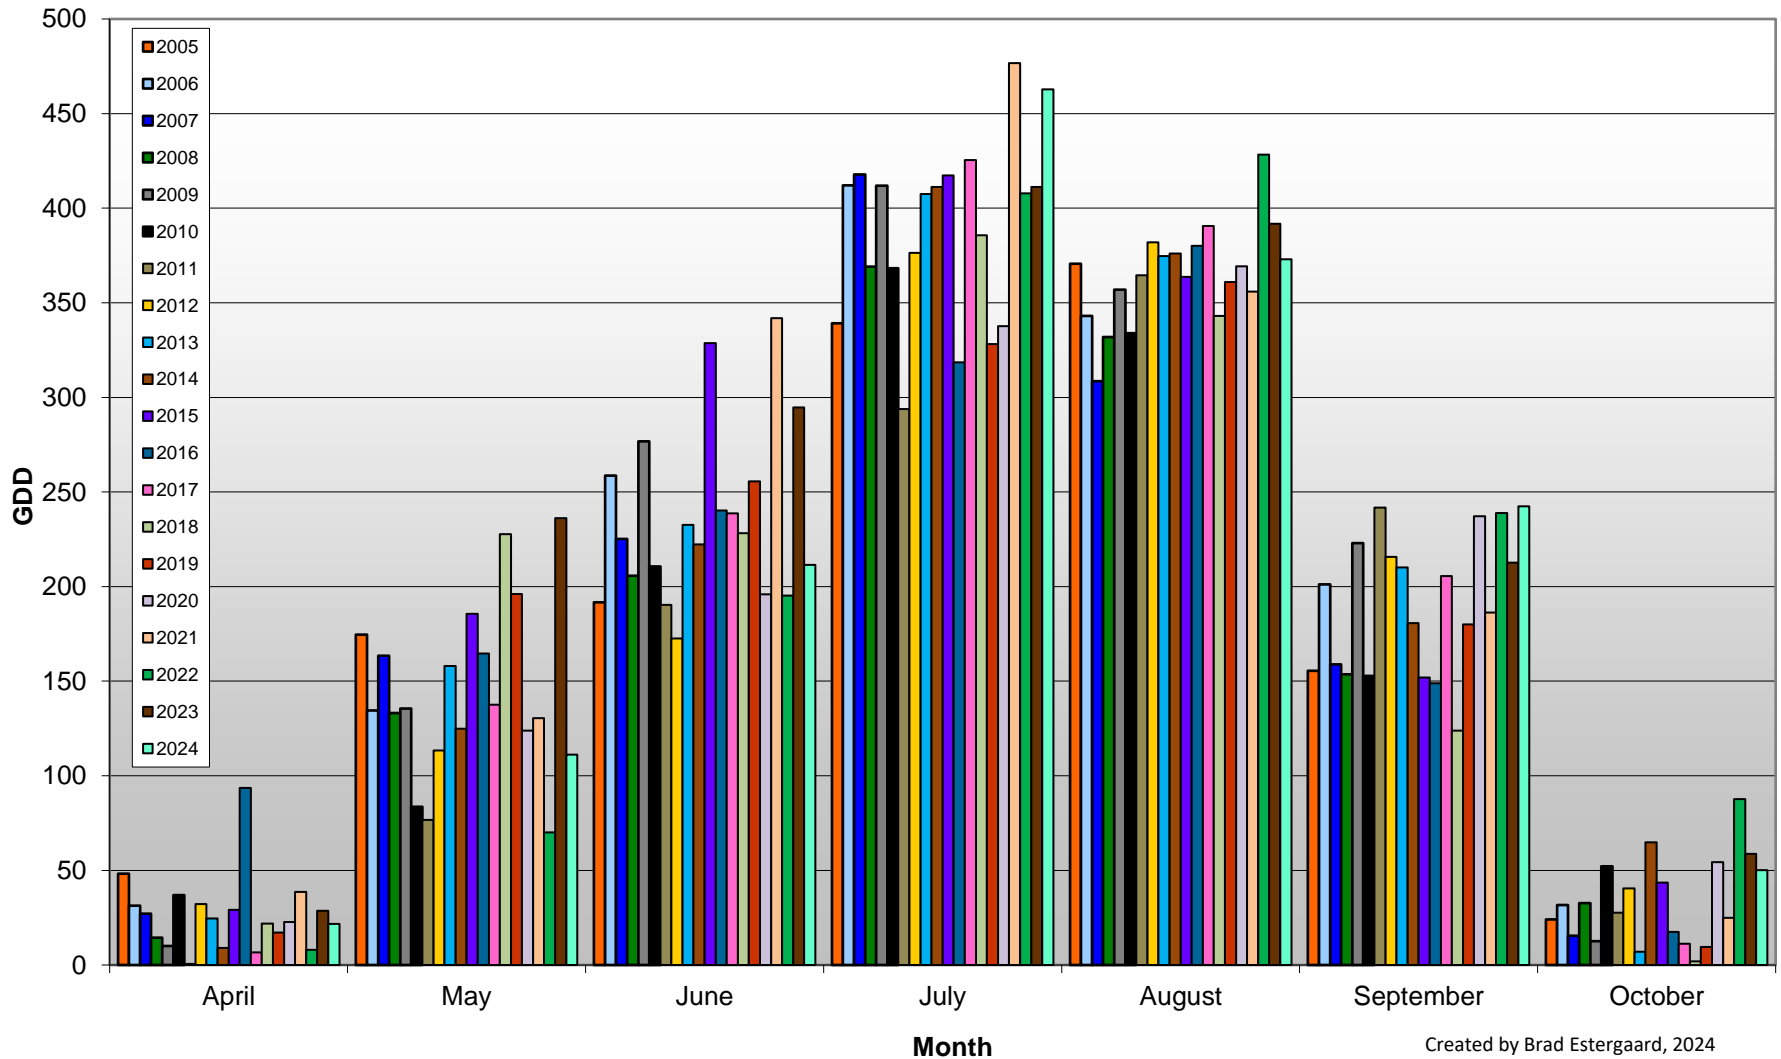

Summerland - Total Monthly Growing Degree Days [AUGUST] - 1998-2024

August

Month

Created by Brad Estergaard, 2024

Summerland - Total Monthly Growing Degree Days [SEPTEMBER] - 1998-2024

September

Created by Brad Estergaard, 2024

Month

Summerland - Total Monthly Growing Degree Days [OCTOBER] - 1998-2024

October

Created by Brad Estergaard, 2024

Month

Summerland - Total Monthly Growing Degree Days - 2005-2024

Created by Brad Estergaard, 2024

August

Month

Created by Brad Estergaard, 2024

Golden Mile (Oliver) - Total Monthly Growing Degree Days [SEPTEMBER] - 2015-2024

Created by Brad Estergaard, 2024

Golden Mile (Oliver) - Total Monthly Growing Degree Days [OCTOBER] - 2015-2024

Created by Brad Estergaard, 2024

Golden Mile (Oliver) - Total Monthly Growing Degree Days - 2015-2024

Created by Brad Estergaard, 2024

Golden Mile (Oliver) - Growing Degree Day Accumulation - 2015-2024

Created by Brad Estergaard, 2024