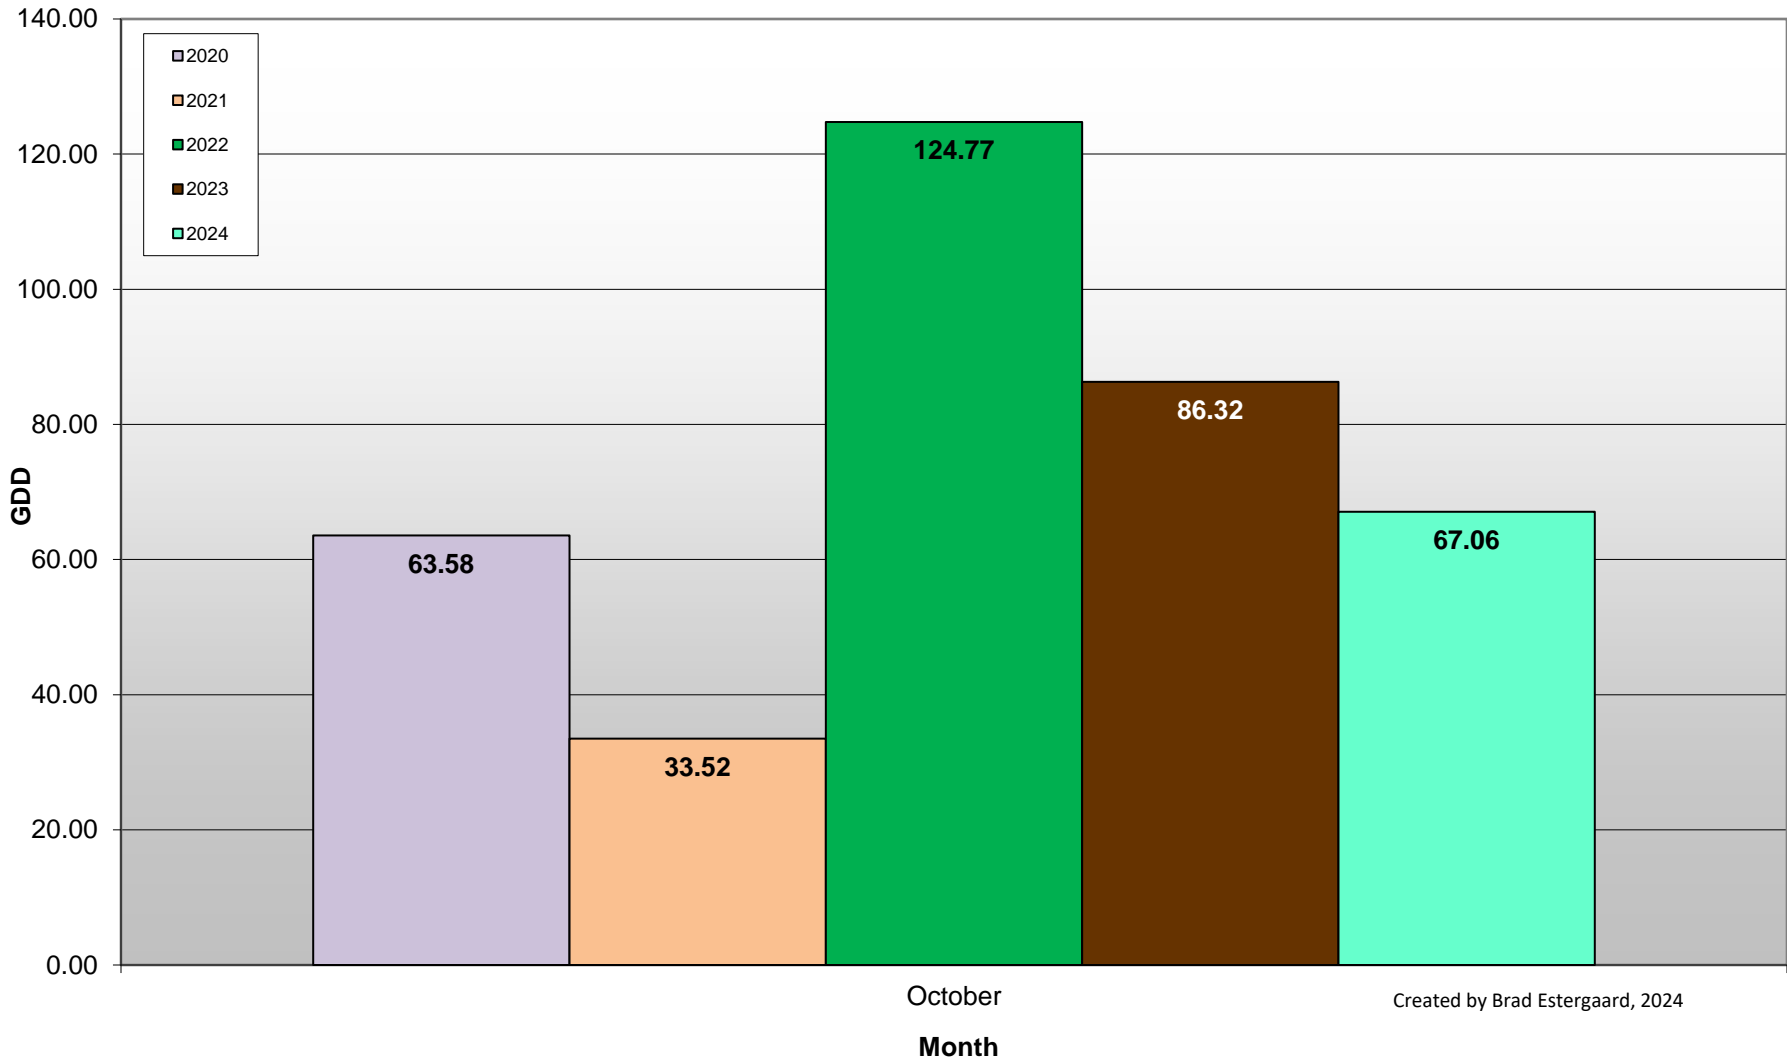

Naramata Bench - Total Monthly Growing Degree Days [SEPTEMBER] - 2020-2024

September

Month

Created by Brad Estergaard, 2024

Naramata Bench - Total Monthly Growing Degree Days [OCTOBER] - 2020-2024

Naramata Bench - Total Monthly Growing Degree Days - 2020-2024