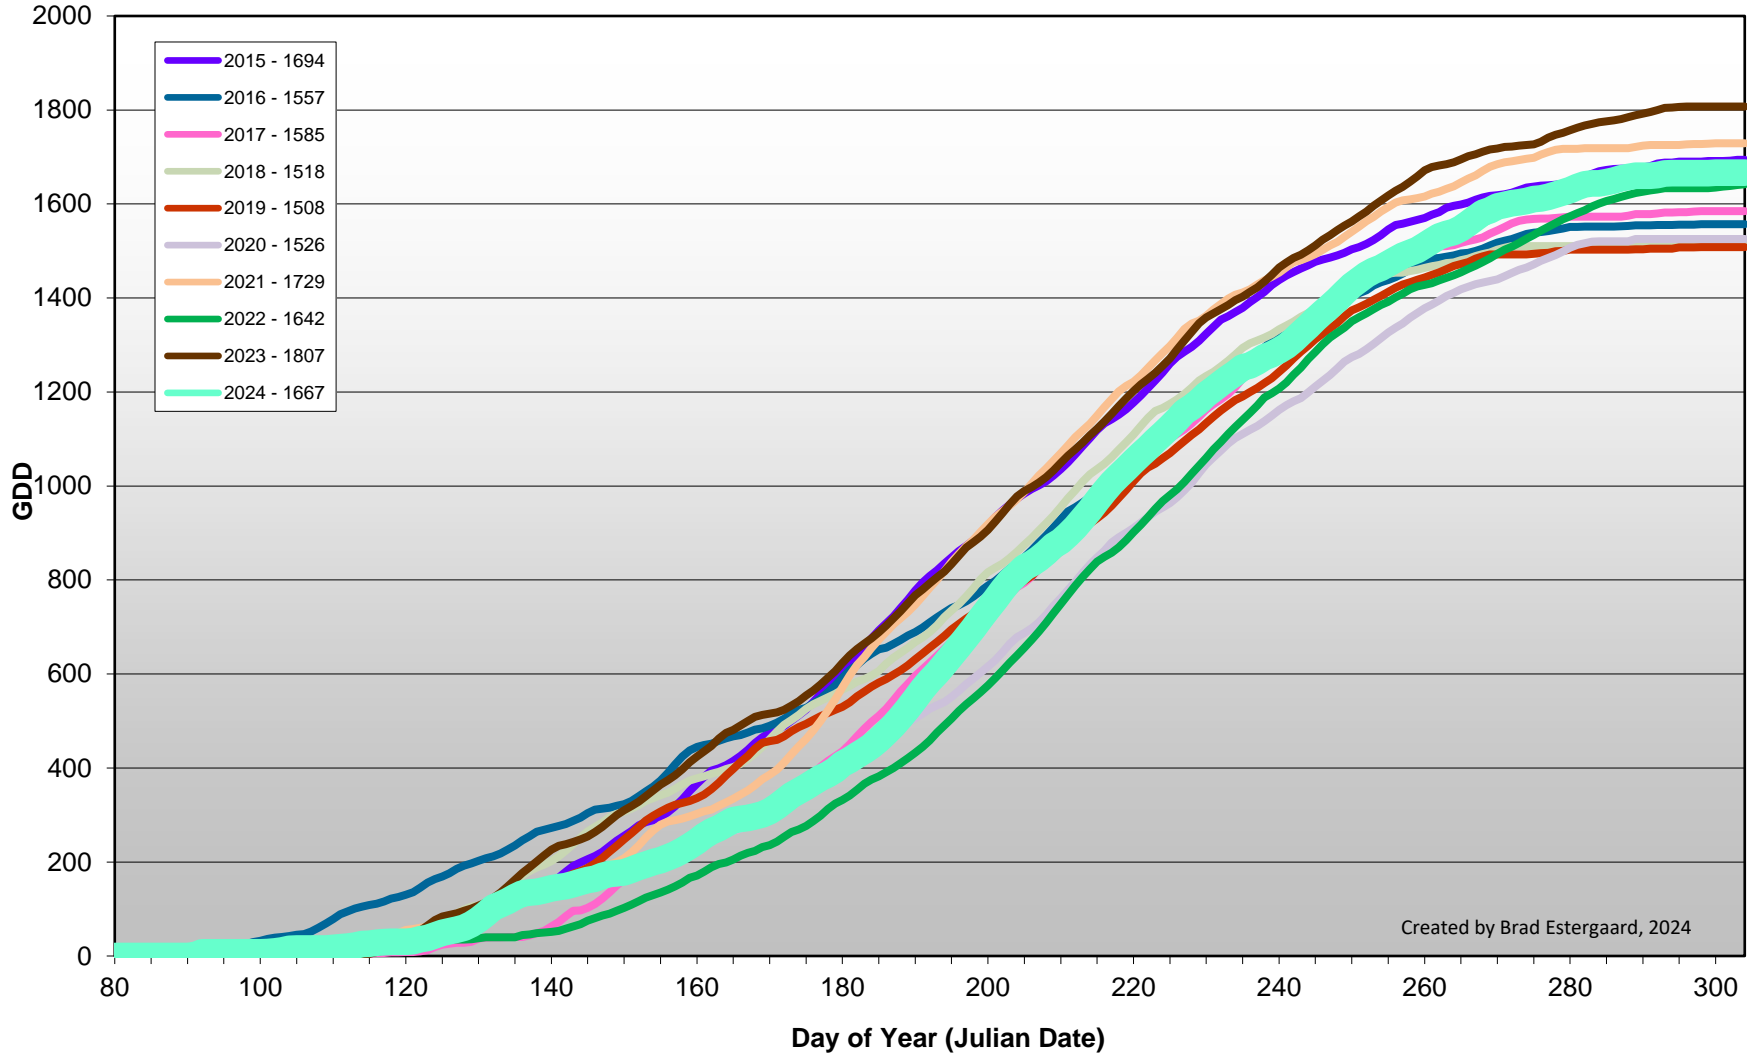

Created by Brad Estergaard, 2023

West Kelowna (Boucherie Road - South) - Total Monthly Growing Degree Days [AUGUST] 2015-2024

August

Month

Created by Brad Estergaard, 2024

West Kelowna (Boucherie Road - South) - Total Monthly Growing Degree Days [SEPTEMBER] 2015-2024

Created by Brad Estergaard, 2024

West Kelowna (Boucherie Road - South) - Total Monthly Growing Degree Days [OCTOBER] 2015-2024

West Kelowna - Total Monthly Growing Degree Days - 2015-2024

Created by Brad Estergaard, 2024

West Kelowna (Boucherie Road - South) - Growing Degree Day Accumulation - 2015-2024

Created by Brad Estergaard, 2024

Naramata Bench - Total Monthly Growing Degree Days [AUGUST] - 2020-2024

August

Month

Created by Brad Estergaard, 2024

Naramata Bench - Total Monthly Growing Degree Days [SEPTEMBER] - 2020-2024

September

Month

Created by Brad Estergaard, 2024

Naramata Bench - Total Monthly Growing Degree Days [OCTOBER] - 2020-2024

Naramata Bench - Total Monthly Growing Degree Days - 2020-2024