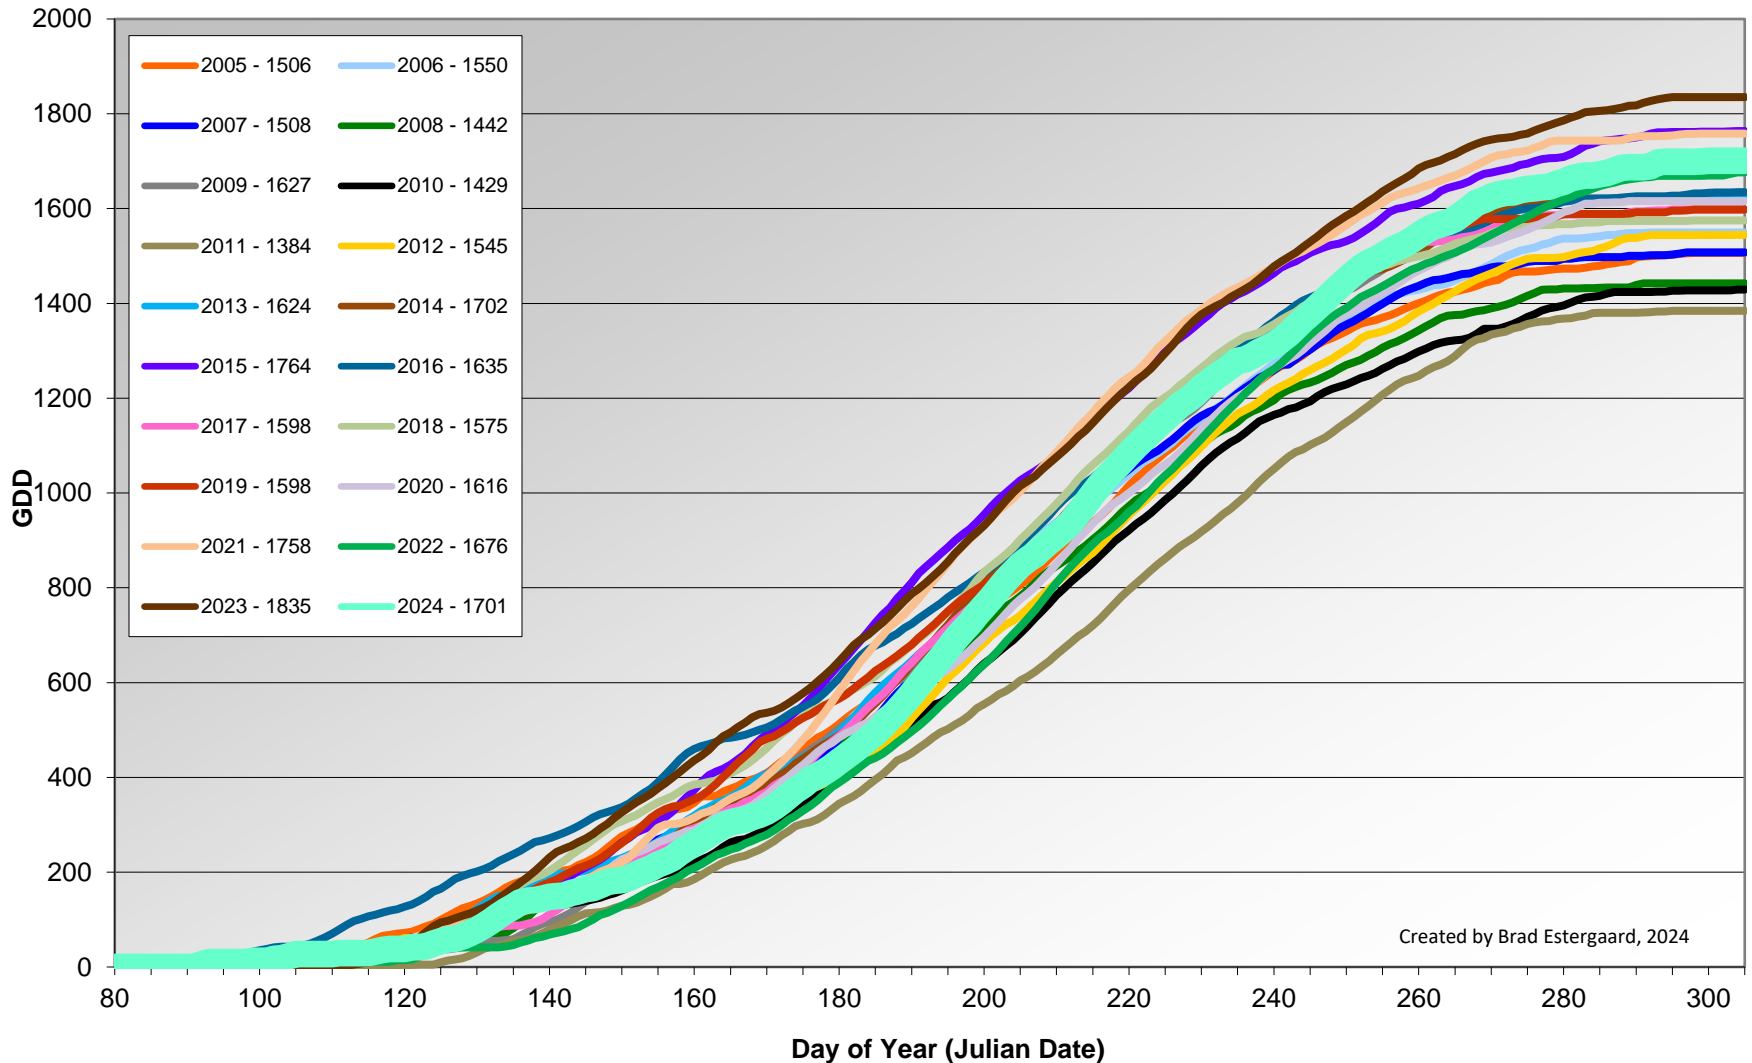

Month

Summerland - Total Monthly Growing Degree Days [OCTOBER] - 1998-2024

October

Created by Brad Estergaard, 2024

Month

Summerland - Total Monthly Growing Degree Days - 2005-2024

Created by Brad Estergaard, 2024

August

Created by Brad Estergaard, 2024

Month

Osoyoos - Total Monthly Growing Degree Days [SEPTEMBER] - 1998-2024

Created by Brad Estergaard, 2024

Osoyoos - Total Monthly Growing Degree Days [OCTOBER] - 1998-2024

Created by Brad Estergaard, 2024

Osoyoos - Total Monthly Growing Degree Days - 2005-2024

Created by Brad Estergaard, 2024

Osoyoos - Growing Degree Day Accumulation - 2005-2024

Osoyoos - Cumulative GDD Comparison - 10 & 20 Year Average

Created by Brad Estergaard, 2023

West Kelowna (Boucherie Road - South) - Total Monthly Growing Degree Days [AUGUST] 2015-2024

August

Month

Created by Brad Estergaard, 2024

West Kelowna (Boucherie Road - South) - Total Monthly Growing Degree Days [SEPTEMBER] 2015-2024