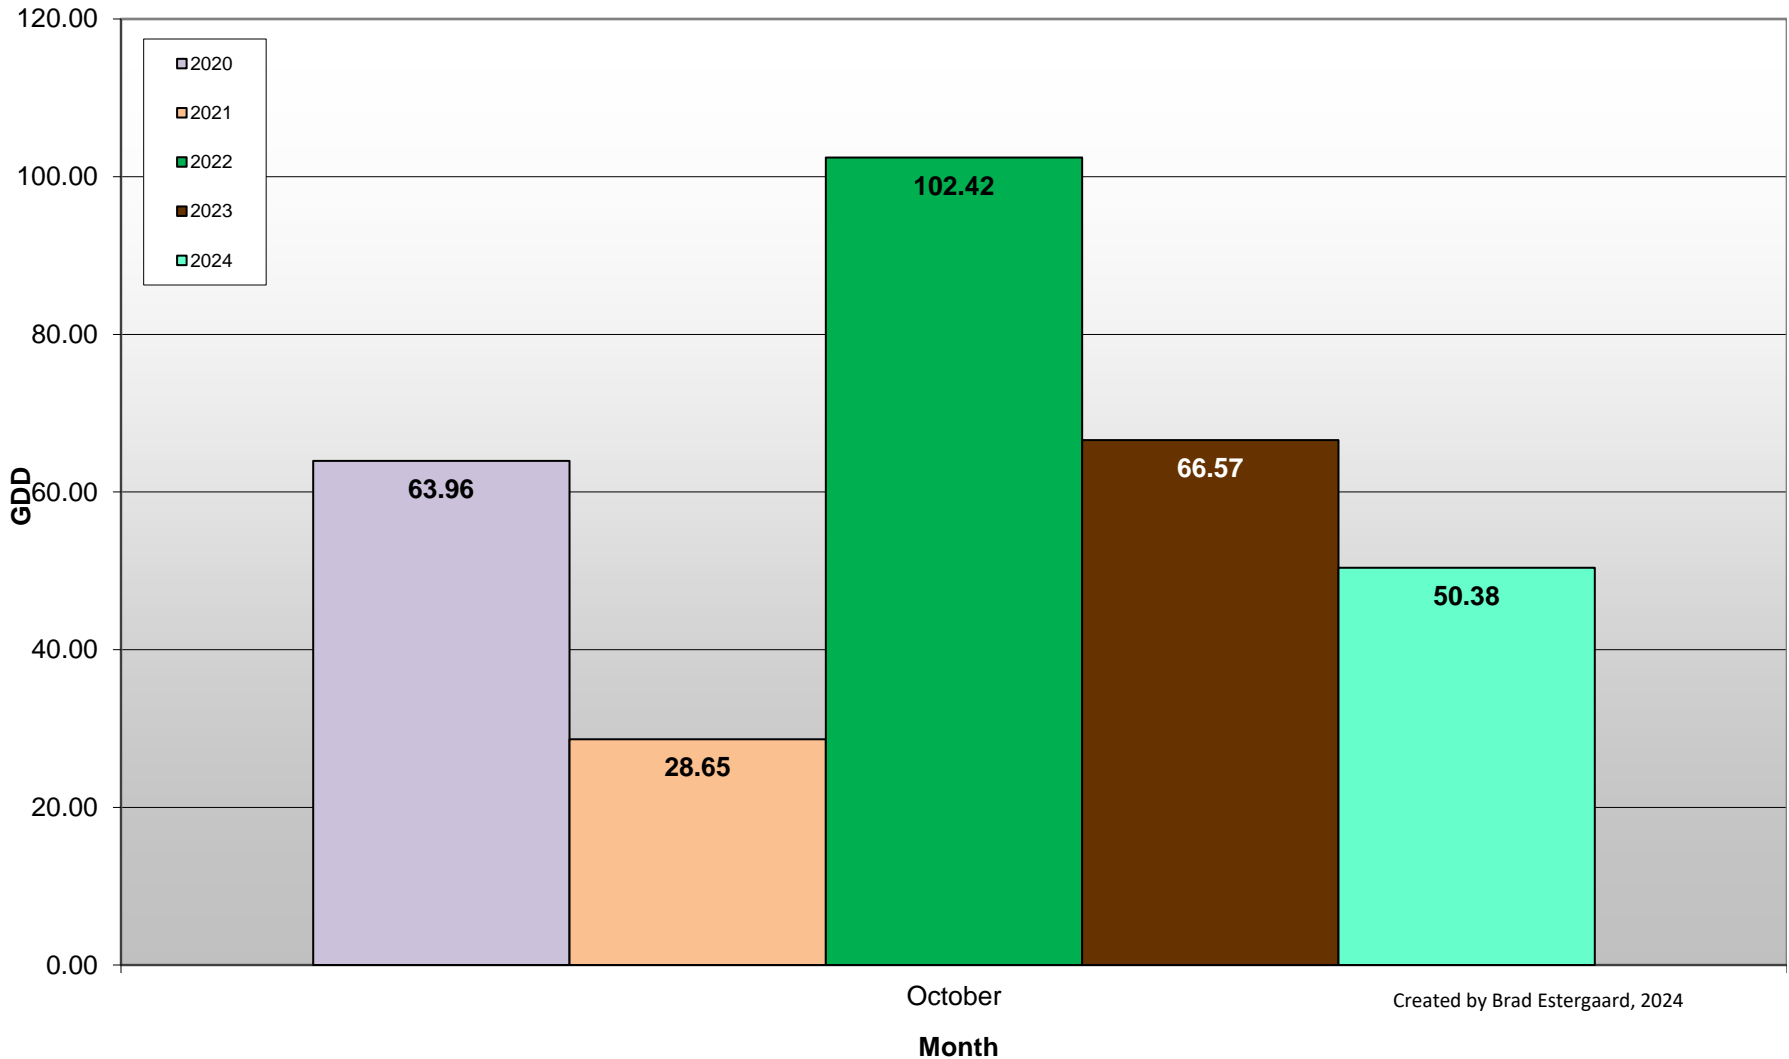

Naramata Bench - Total Monthly Growing Degree Days [SEPTEMBER] - 2020-2024

September

Month

Created by Brad Estergaard, 2024

Naramata Bench - Total Monthly Growing Degree Days [OCTOBER] - 2020-2024

Naramata Bench - Total Monthly Growing Degree Days - 2020-2024

Created by Brad Estergaard, 2024

Naramata Bench - Growing Degree Day Accumulation - 2020-2024

Created by Brad Estergaard, 2024

Okanagan Falls - Total Monthly Growing Degree Days [AUGUST] - 2020-2024

Created by Brad Estergaard, 2024

Okanagan Falls - Total Monthly Growing Degree Days [SEPTEMBER] - 2020-2024

Created by Brad Estergaard, 2024

Okanagan Falls - Total Monthly Growing Degree Days [OCTOBER] - 2020-2024

Okanagan Falls - Total Monthly Growing Degree Days - 2020-2024