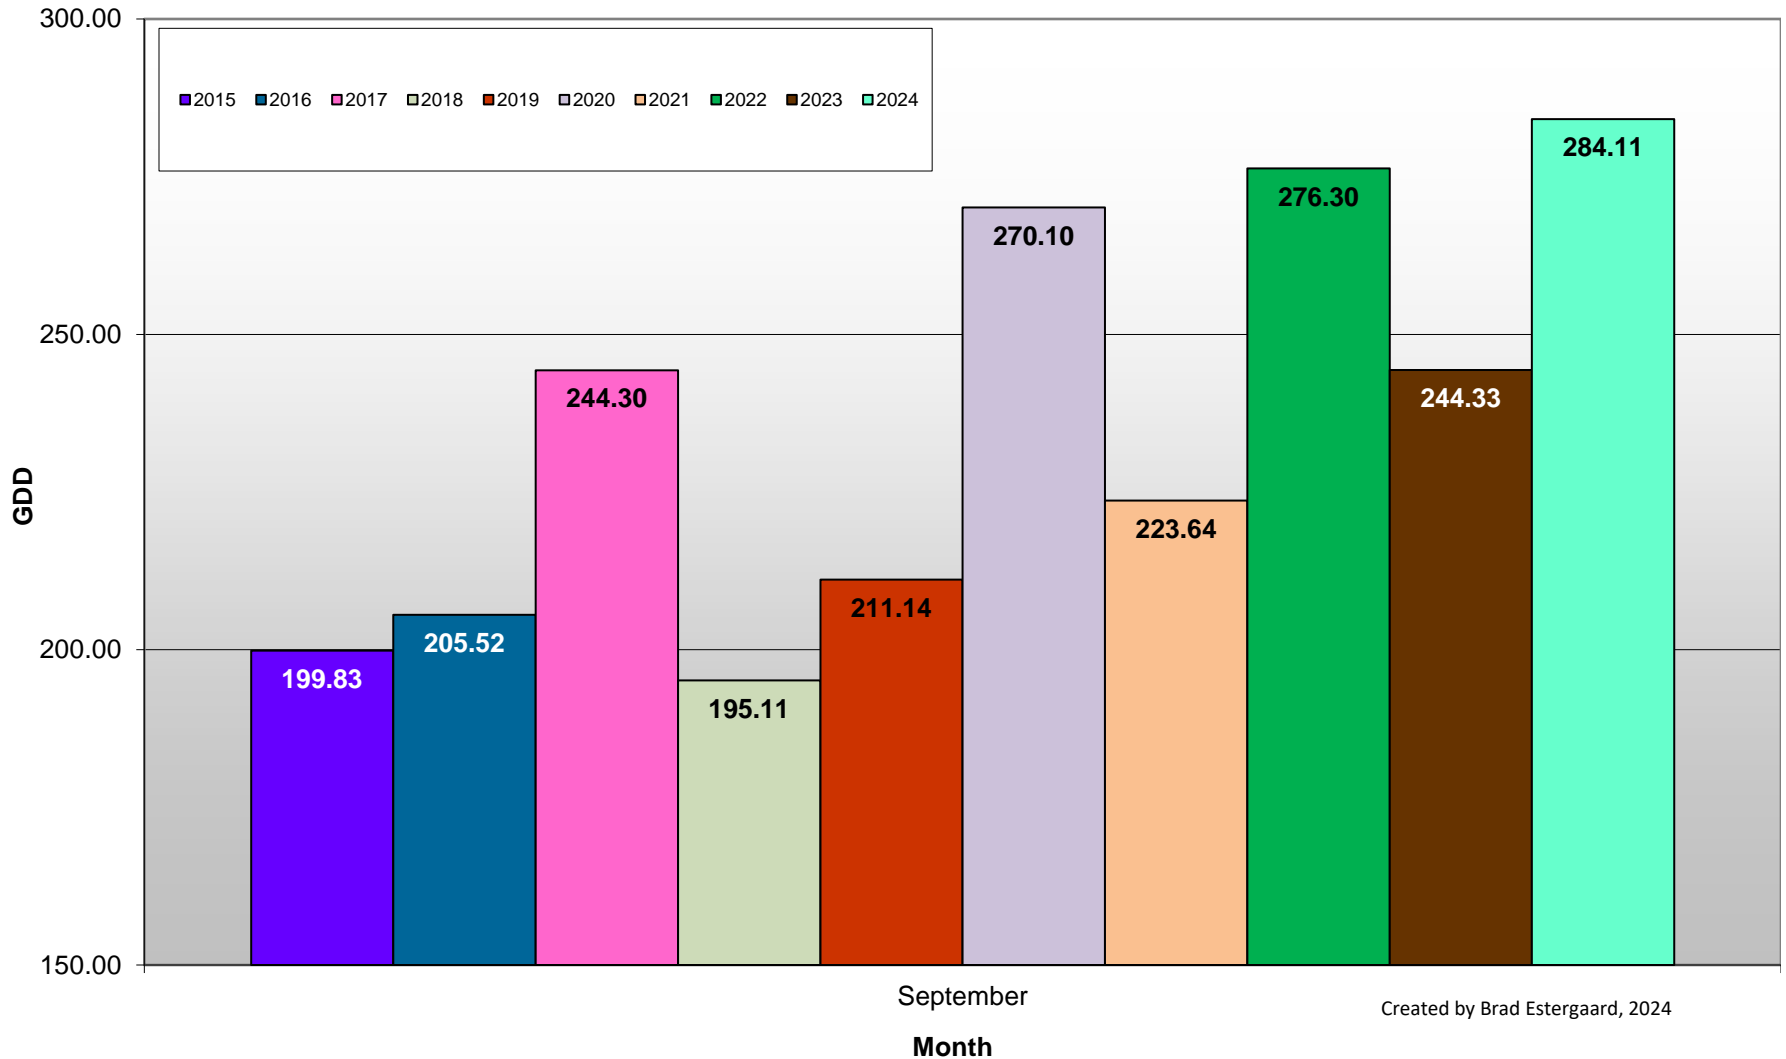

Okanagan Falls - Total Monthly Growing Degree Days [SEPTEMBER] - 2020-2024

Created by Brad Estergaard, 2024

Okanagan Falls - Total Monthly Growing Degree Days [OCTOBER] - 2020-2024

Okanagan Falls - Total Monthly Growing Degree Days - 2020-2024

Created by Brad Estergaard, 2024

Okanagan Falls - Growing Degree Day Accumulation - 2020-2024

Created by Brad Estergaard, 2024

Golden Mile (Oliver) - Total Monthly Growing Degree Days [AUGUST] - 2015-2024

August

Month

Created by Brad Estergaard, 2024

Golden Mile (Oliver) - Total Monthly Growing Degree Days [SEPTEMBER] - 2015-2024

Created by Brad Estergaard, 2024

Golden Mile (Oliver) - Total Monthly Growing Degree Days [OCTOBER] - 2015-2024

Created by Brad Estergaard, 2024

Golden Mile (Oliver) - Total Monthly Growing Degree Days - 2015-2024

Created by Brad Estergaard, 2024

Golden Mile (Oliver) - Growing Degree Day Accumulation - 2015-2024

Created by Brad Estergaard, 2024