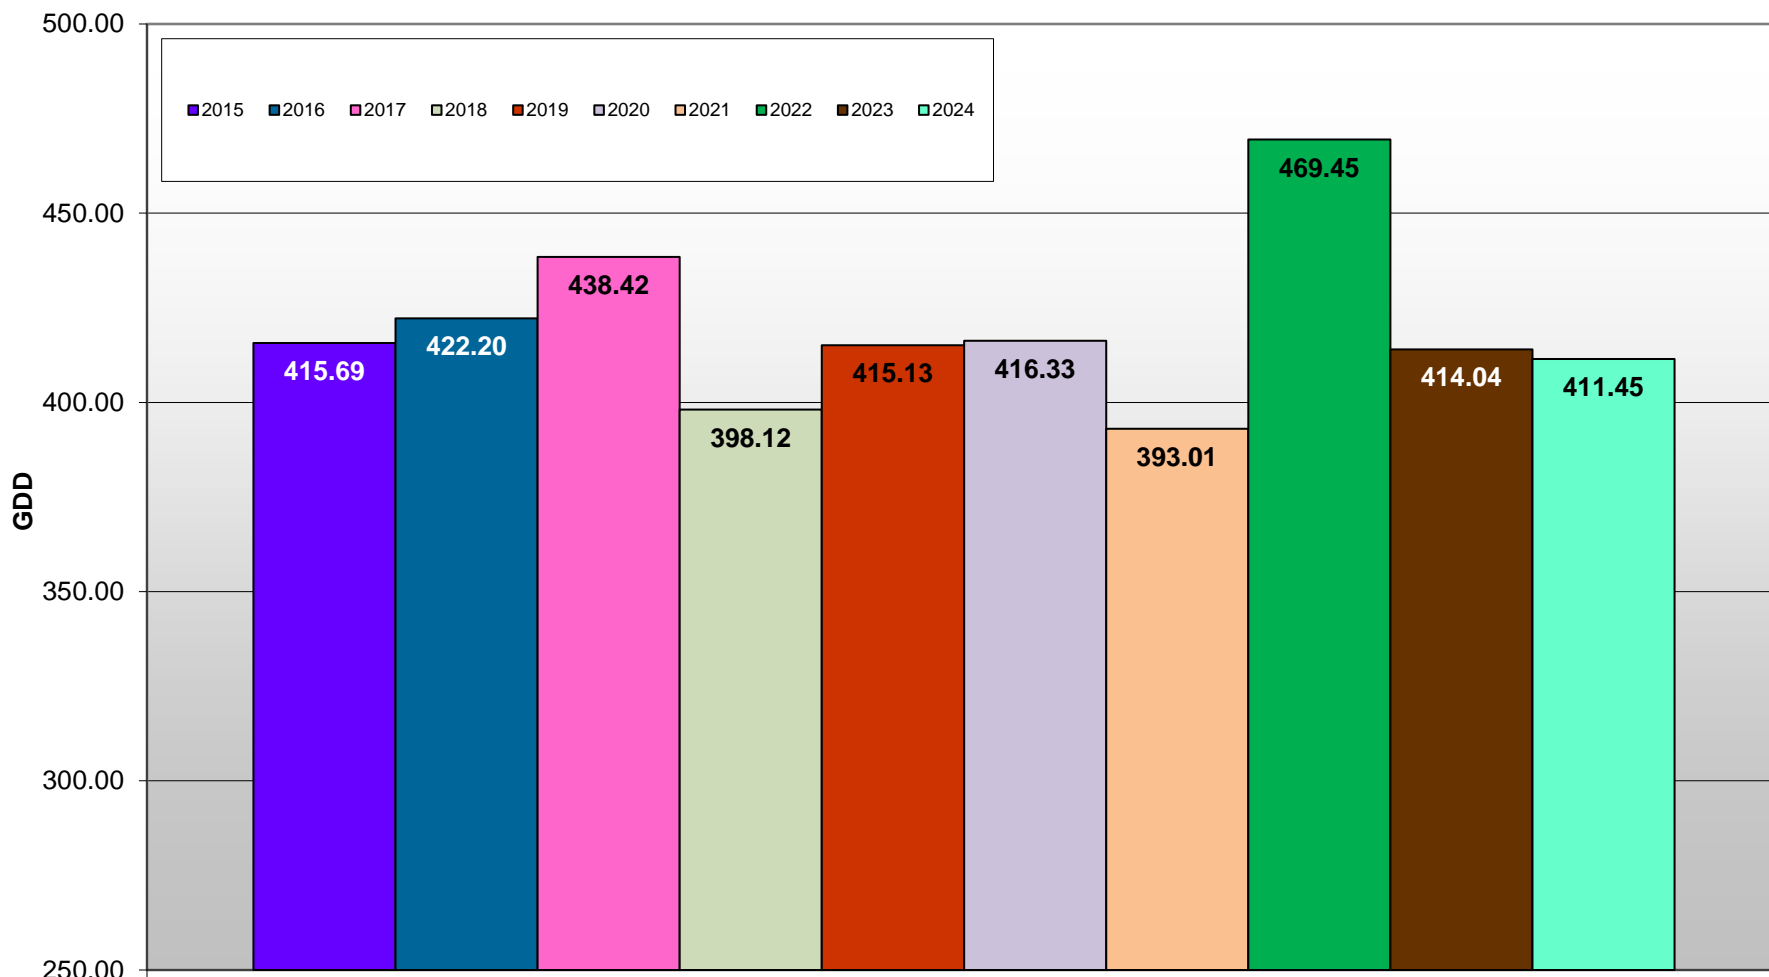

Okanagan Falls - Total Monthly Growing Degree Days [SEPTEMBER] - 2020-2024

Created by Brad Estergaard, 2024

Okanagan Falls - Total Monthly Growing Degree Days [OCTOBER] - 2020-2024

Okanagan Falls - Total Monthly Growing Degree Days - 2020-2024

Created by Brad Estergaard, 2024

Okanagan Falls - Growing Degree Day Accumulation - 2020-2024

Created by Brad Estergaard, 2024

Golden Mile (Oliver) - Total Monthly Growing Degree Days [AUGUST] - 2015-2024

August

Month

Created by Brad Estergaard, 2024

Golden Mile (Oliver) - Total Monthly Growing Degree Days [SEPTEMBER] - 2015-2024

Created by Brad Estergaard, 2024

Golden Mile (Oliver) - Total Monthly Growing Degree Days [OCTOBER] - 2015-2024

Created by Brad Estergaard, 2024

Golden Mile (Oliver) - Total Monthly Growing Degree Days - 2015-2024

Created by Brad Estergaard, 2024

Golden Mile (Oliver) - Growing Degree Day Accumulation - 2015-2024

Created by Brad Estergaard, 2024