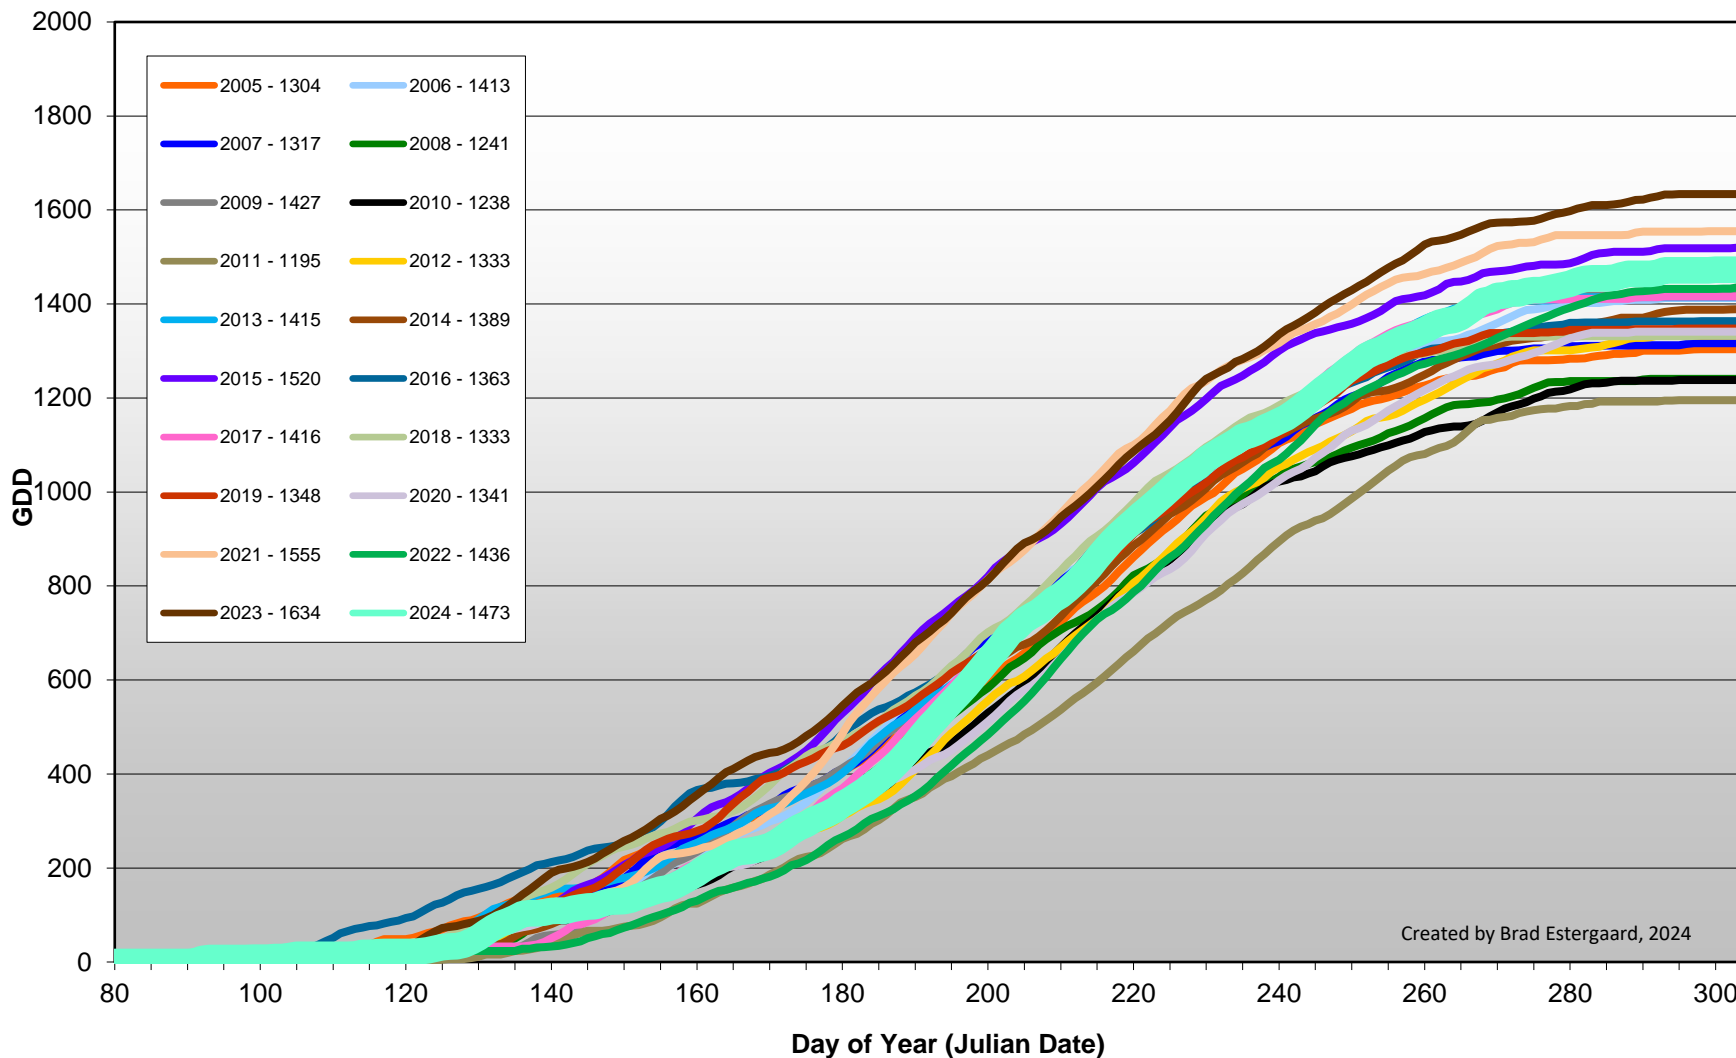

Summerland - Total Monthly Growing Degree Days [AUGUST] - 1998-2024

August

Month

Created by Brad Estergaard, 2024

Summerland - Total Monthly Growing Degree Days [SEPTEMBER] - 1998-2024

September

Created by Brad Estergaard, 2024

Month

Summerland - Total Monthly Growing Degree Days [OCTOBER] - 1998-2024

October

Created by Brad Estergaard, 2024

Month

Summerland - Total Monthly Growing Degree Days - 2005-2024

Created by Brad Estergaard, 2024

Summerland - Growing Degree Day Accumulation - 2005-2024

Created by Brad Estergaard, 2024

Summerland - Cumulative GDD Comparison - 10 & 20 Year Average

Created by Brad Estergaard, 2024

Osoyoos - Total Monthly Growing Degree Days [AUGUST] - 1998-2024