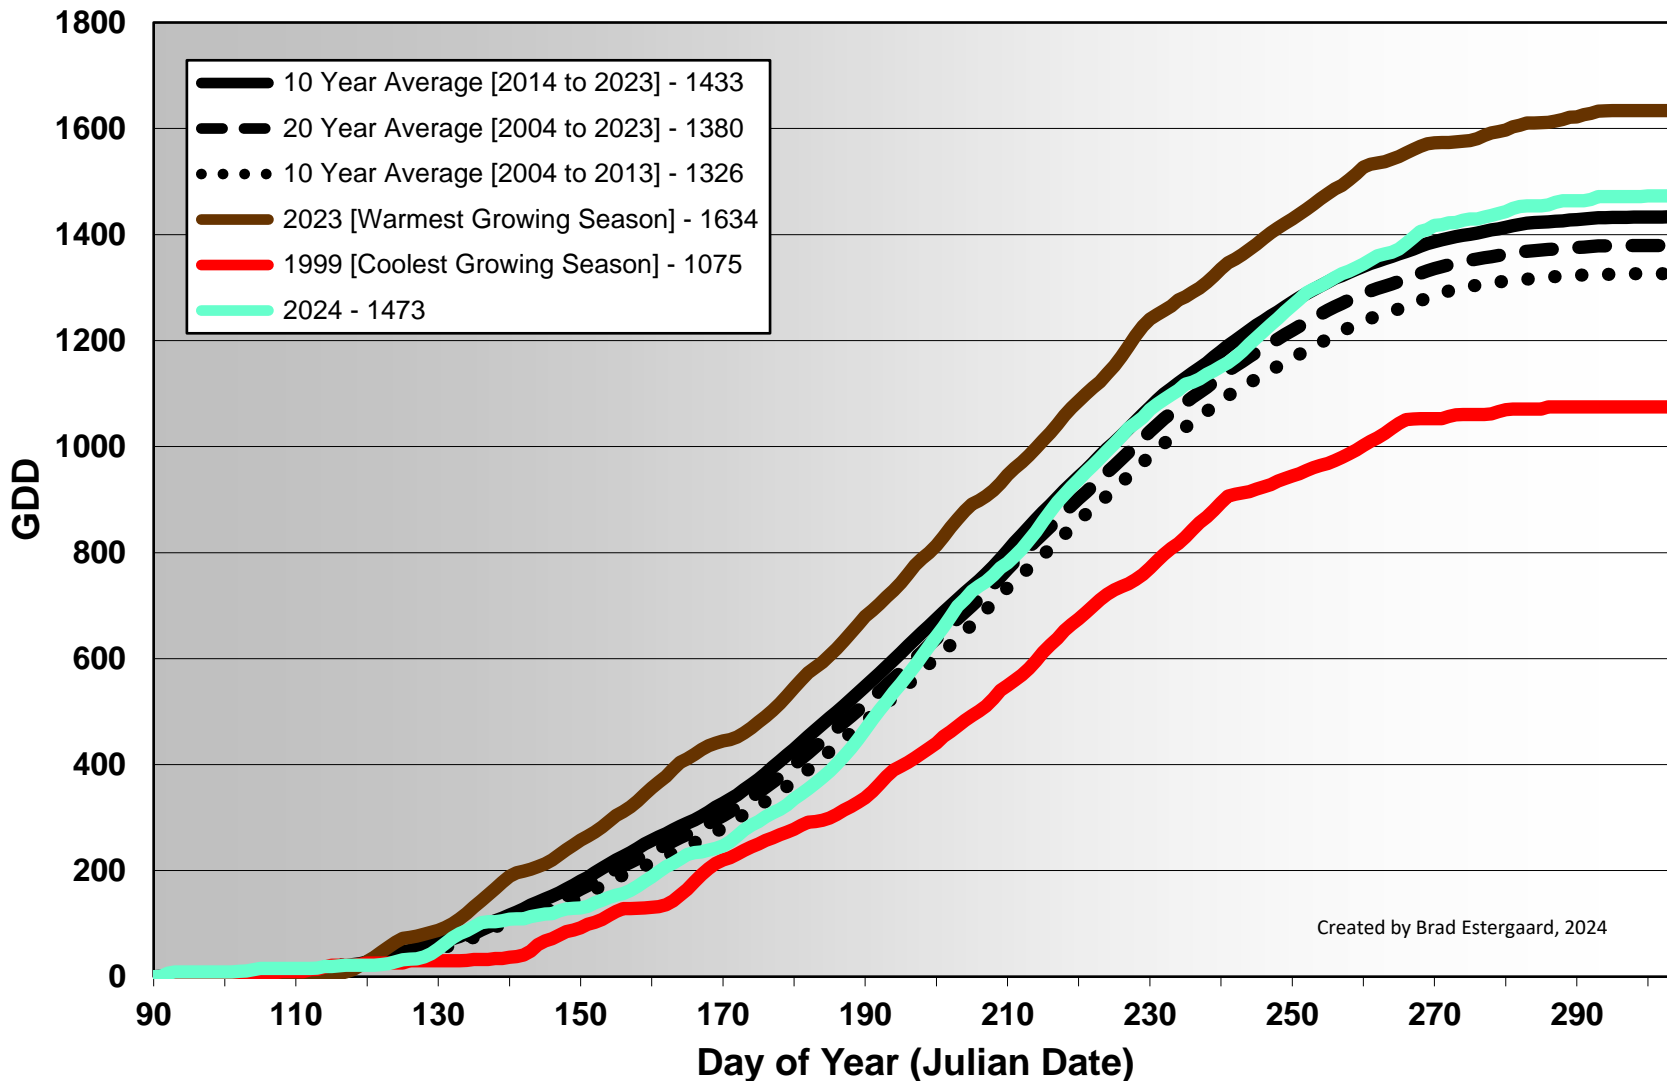

Summerland - Cumulative GDD Comparison - 10 & 20 Year Average

Created by Brad Estergaard, 2024