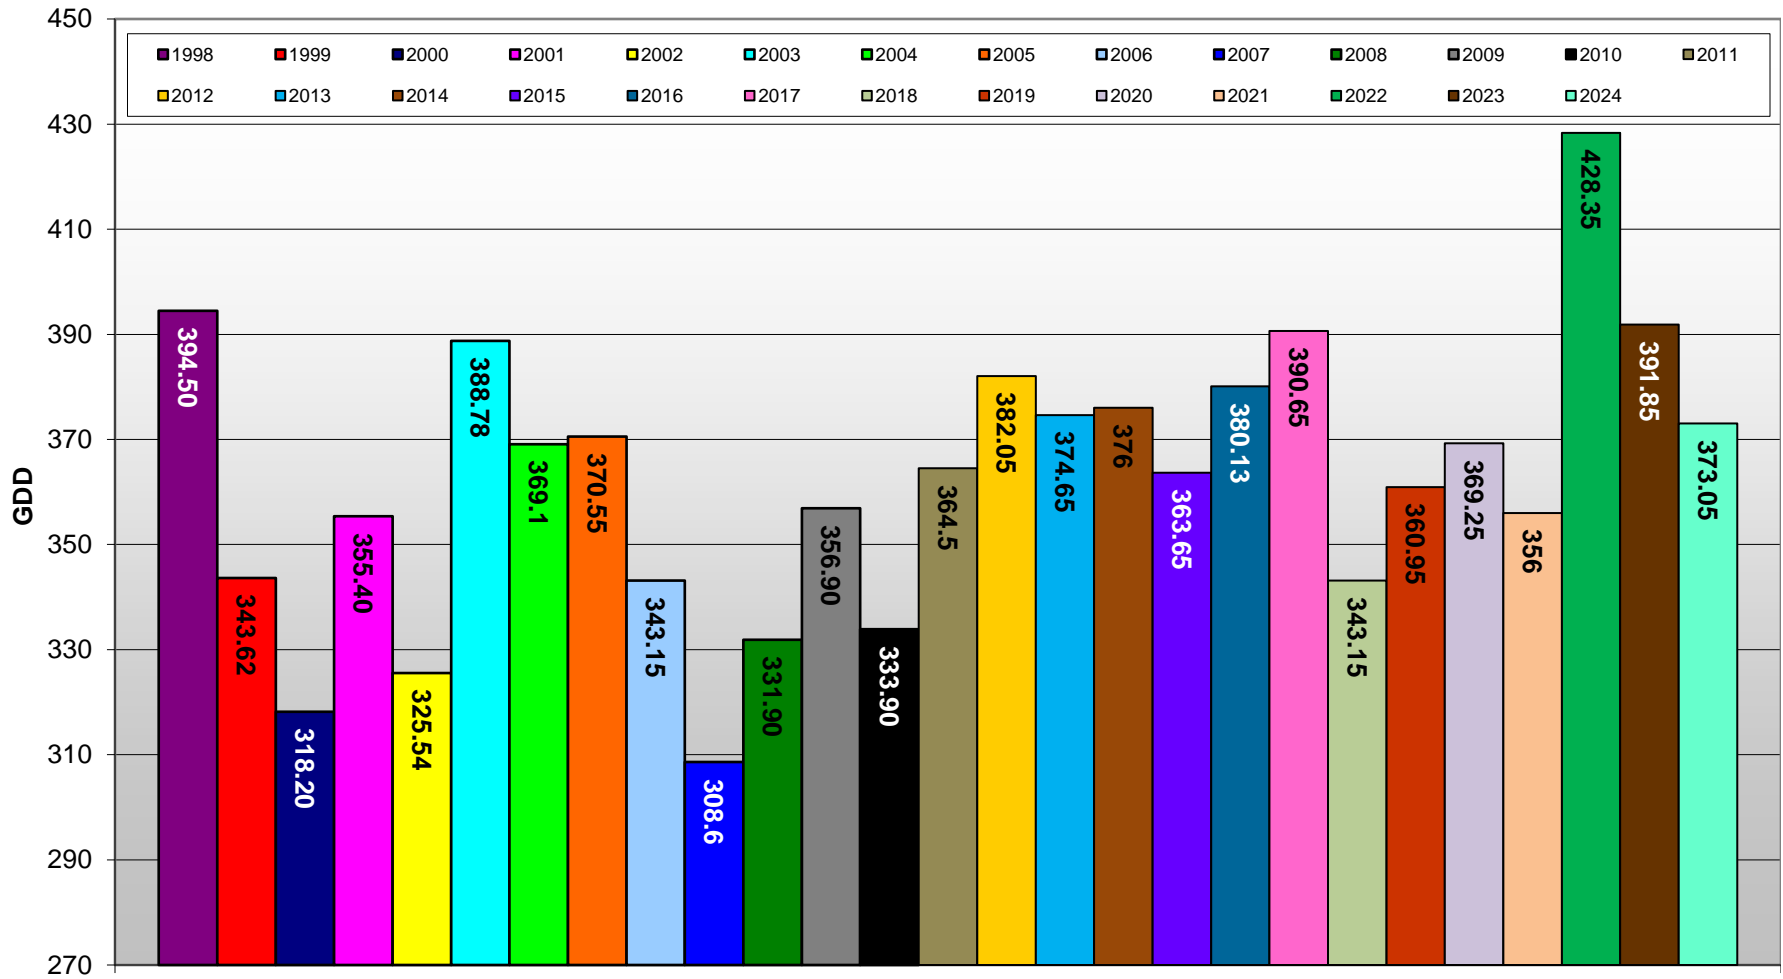

Summerland - Total Monthly Growing Degree Days [AUGUST] - 1998-2024

August

Month

Created by Brad Estergaard, 2024

Summerland - Total Monthly Growing Degree Days [SEPTEMBER] - 1998-2024

September

Created by Brad Estergaard, 2024

Month

Summerland - Total Monthly Growing Degree Days [OCTOBER] - 1998-2024

October

Created by Brad Estergaard, 2024

Month

Summerland - Total Monthly Growing Degree Days - 2005-2024

Created by Brad Estergaard, 2024

August

Month

Created by Brad Estergaard, 2024

Golden Mile (Oliver) - Total Monthly Growing Degree Days [SEPTEMBER] - 2015-2024

Created by Brad Estergaard, 2024

Golden Mile (Oliver) - Total Monthly Growing Degree Days [OCTOBER] - 2015-2024

Created by Brad Estergaard, 2024

Golden Mile (Oliver) - Total Monthly Growing Degree Days - 2015-2024

Created by Brad Estergaard, 2024

Golden Mile (Oliver) - Growing Degree Day Accumulation - 2015-2024

Created by Brad Estergaard, 2024