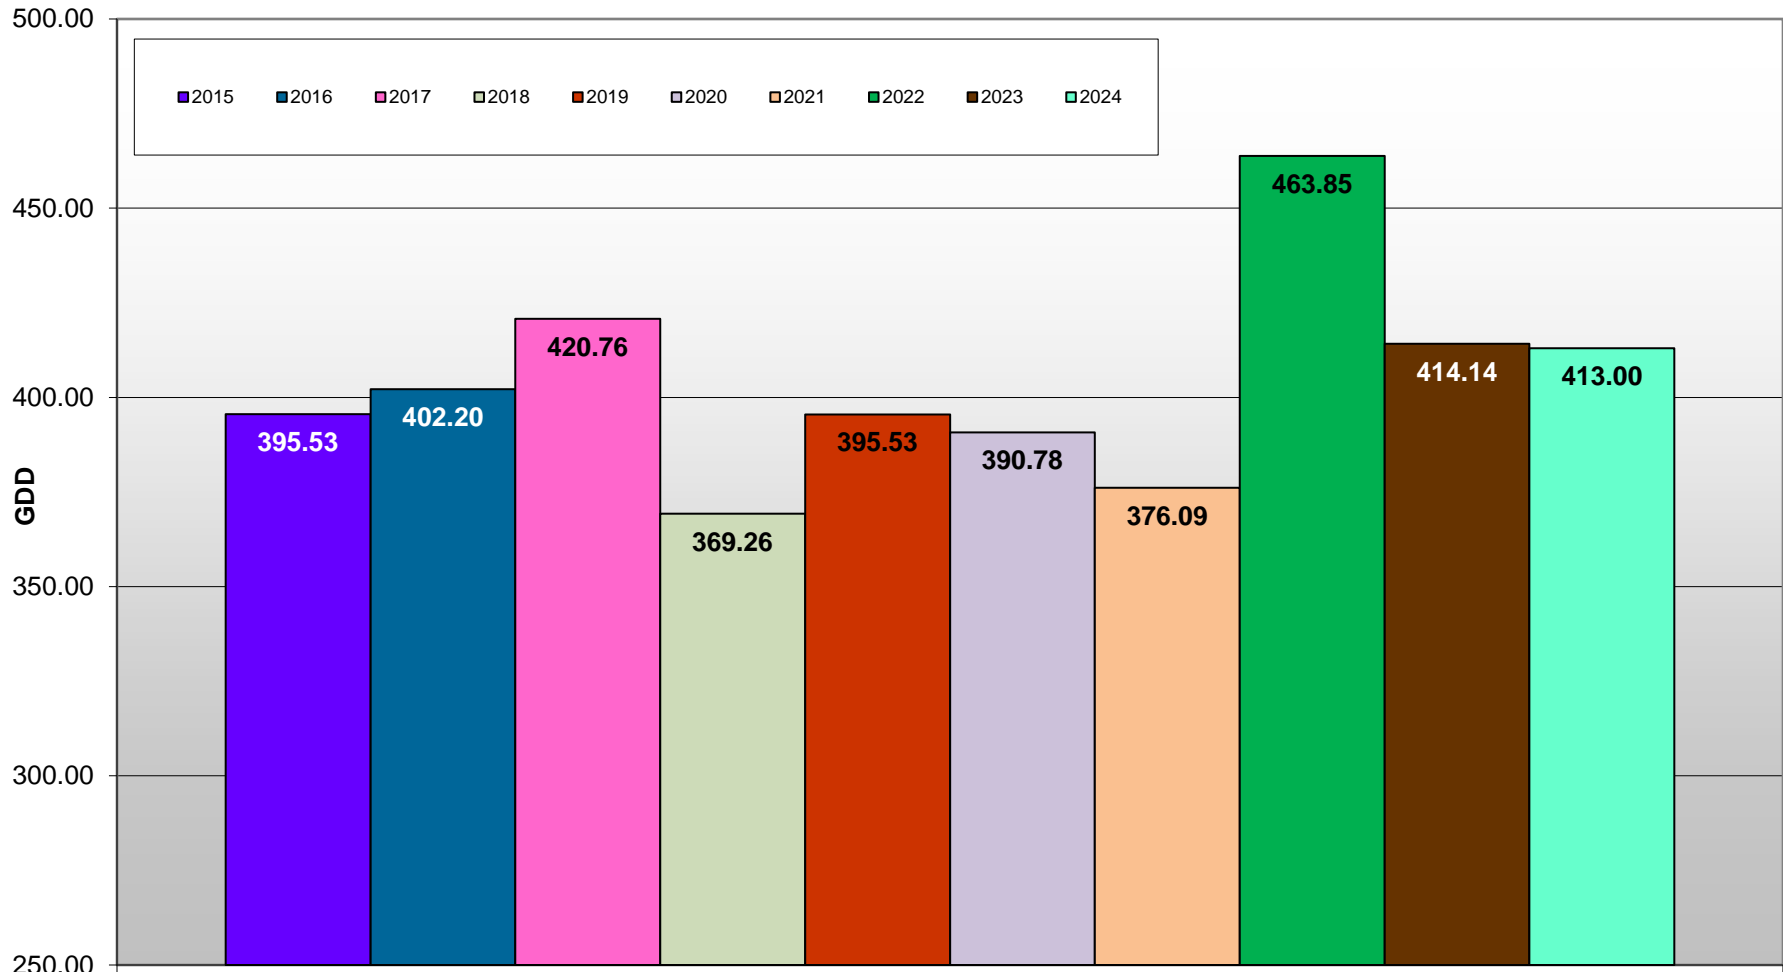

Created by Brad Estergaard, 2024

Osoyoos - Total Monthly Growing Degree Days - 2005-2024

Created by Brad Estergaard, 2024

Osoyoos - Growing Degree Day Accumulation - 2005-2024

Osoyoos - Cumulative GDD Comparison - 10 & 20 Year Average

Created by Brad Estergaard, 2023

West Kelowna (Boucherie Road - South) - Total Monthly Growing Degree Days [AUGUST] 2015-2024

August

Month

Created by Brad Estergaard, 2024

West Kelowna (Boucherie Road - South) - Total Monthly Growing Degree Days [SEPTEMBER] 2015-2024