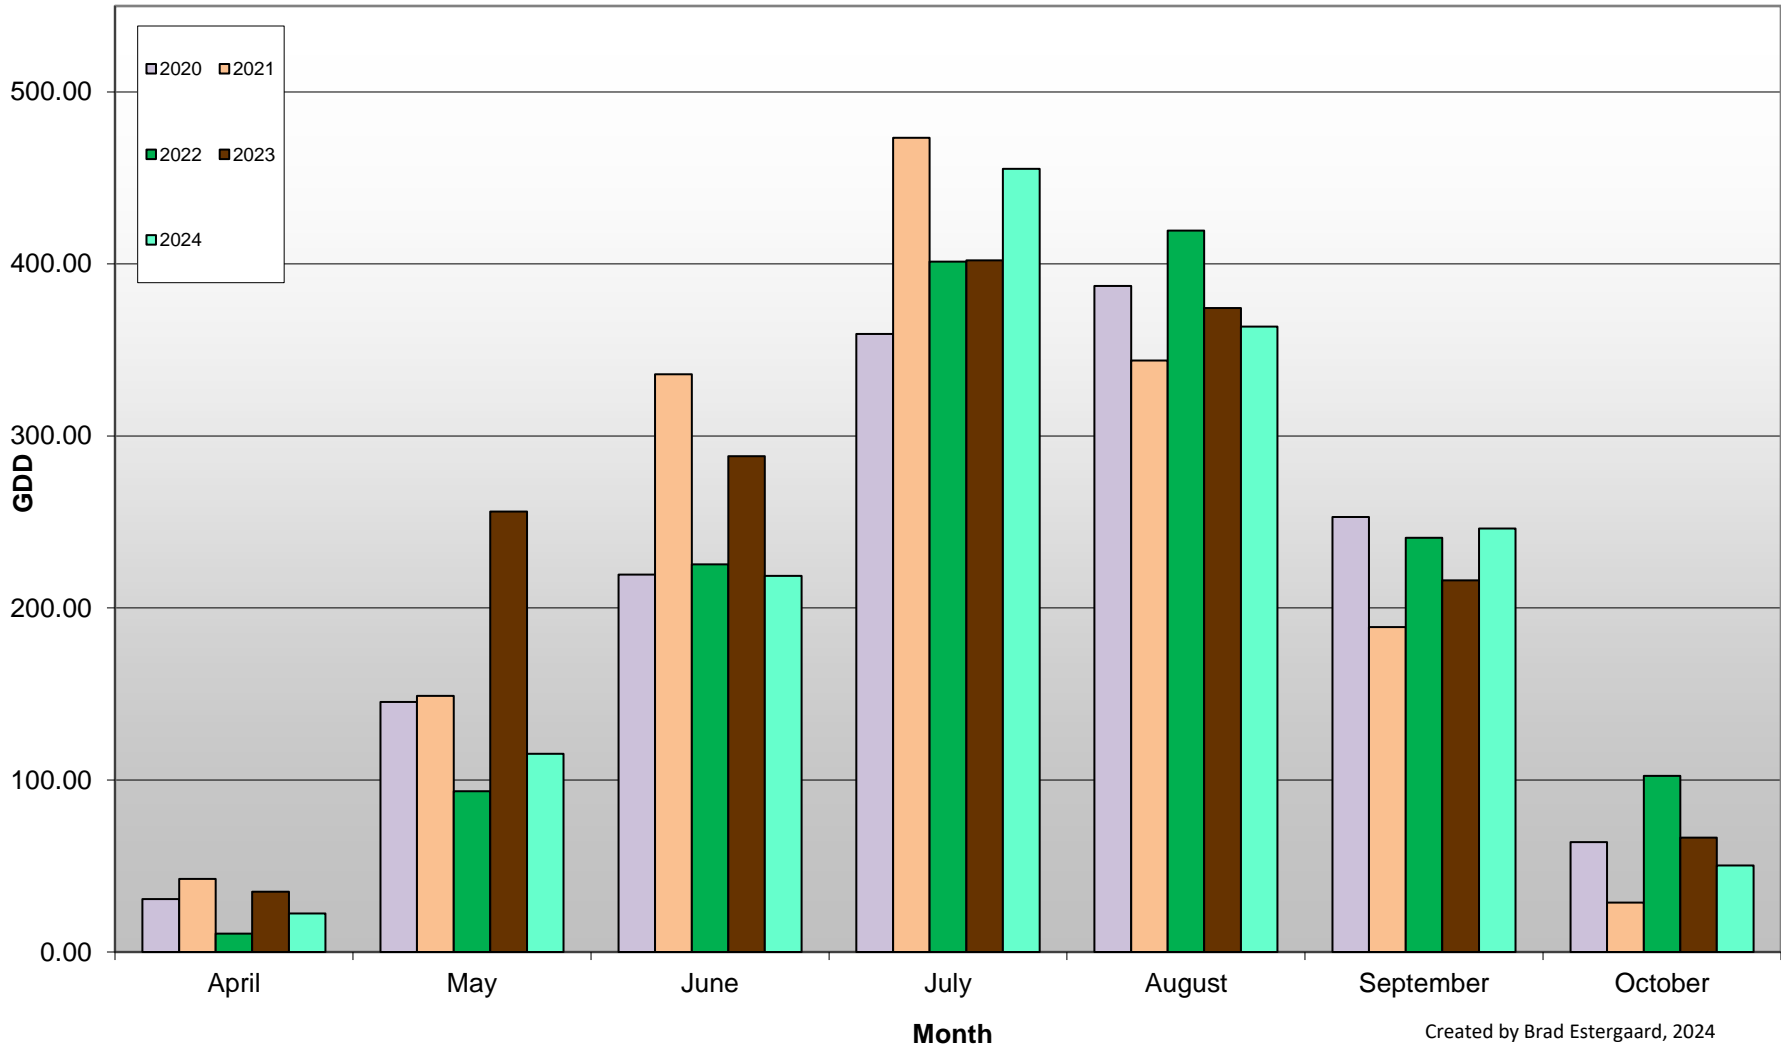

Okanagan Falls - Total Monthly Growing Degree Days [SEPTEMBER] - 2020-2024

Created by Brad Estergaard, 2024

Okanagan Falls - Total Monthly Growing Degree Days [OCTOBER] - 2020-2024

Okanagan Falls - Total Monthly Growing Degree Days - 2020-2024

Created by Brad Estergaard, 2024

Okanagan Falls - Growing Degree Day Accumulation - 2020-2024

Created by Brad Estergaard, 2024

Golden Mile (Oliver) - Total Monthly Growing Degree Days [AUGUST] - 2015-2024

August

Month

Created by Brad Estergaard, 2024

Golden Mile (Oliver) - Total Monthly Growing Degree Days [SEPTEMBER] - 2015-2024

Created by Brad Estergaard, 2024

Golden Mile (Oliver) - Total Monthly Growing Degree Days [OCTOBER] - 2015-2024