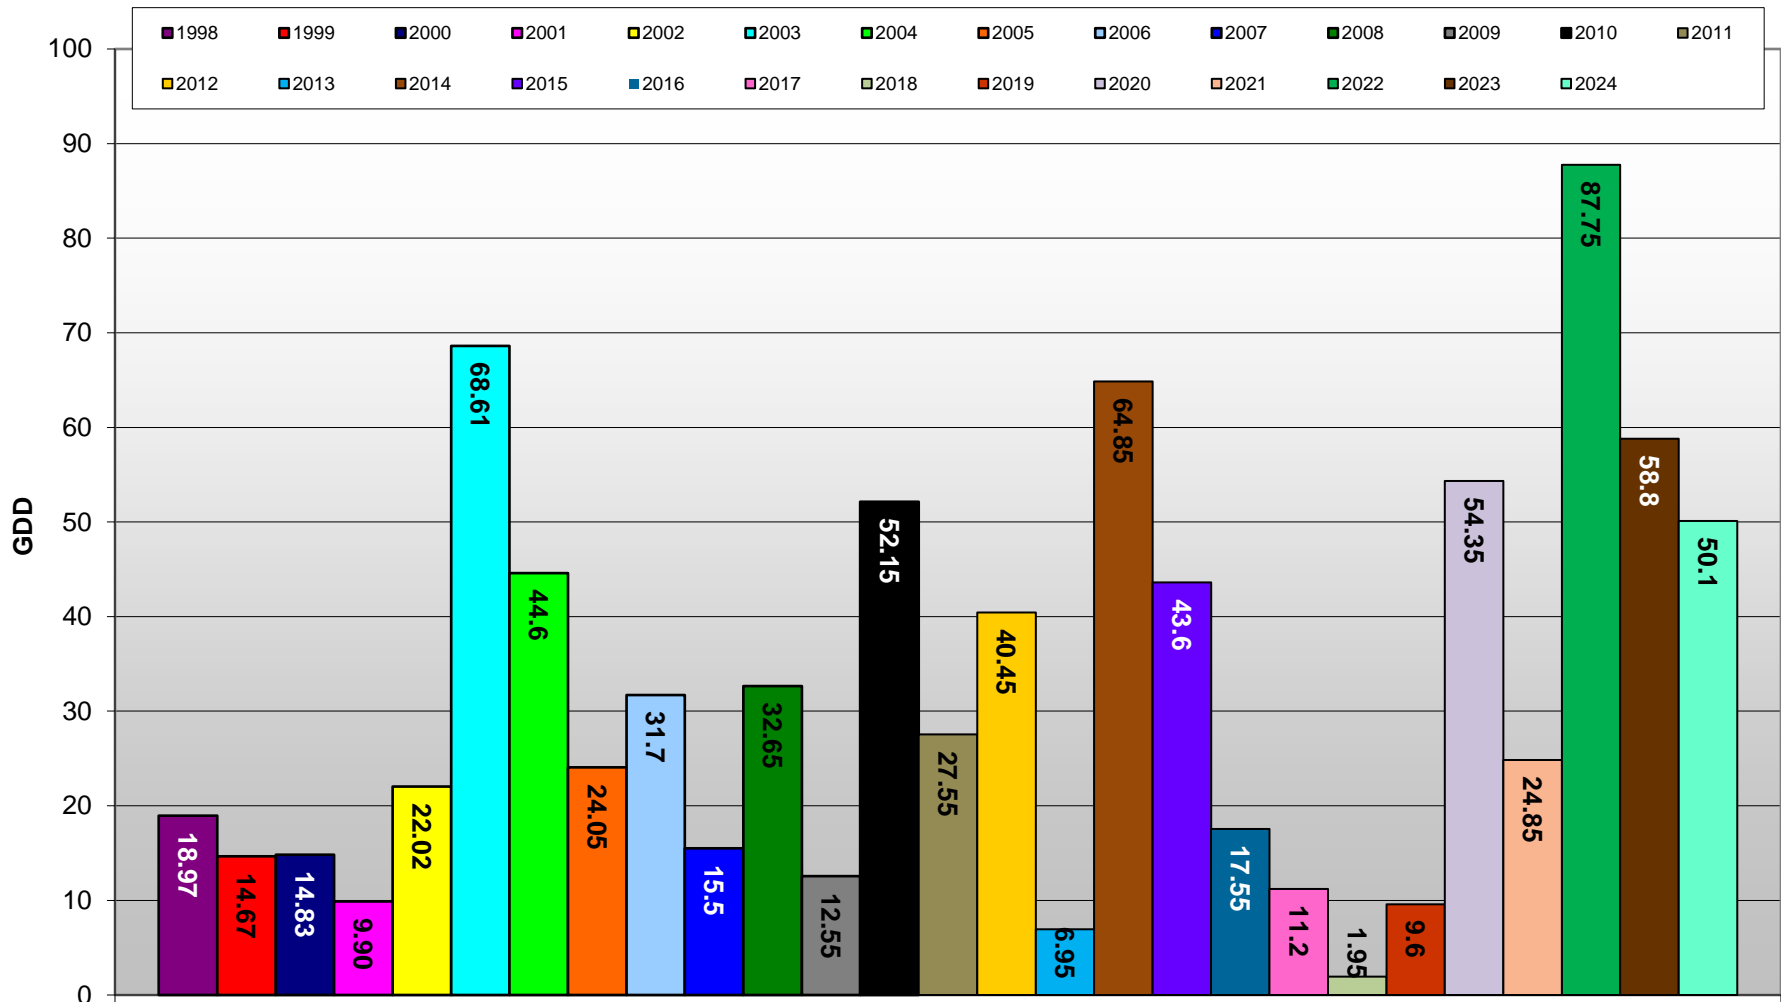

Summerland - Total Monthly Growing Degree Days [AUGUST] - 1998-2024

August

Month

Created by Brad Estergaard, 2024

Summerland - Total Monthly Growing Degree Days [SEPTEMBER] - 1998-2024

September

Created by Brad Estergaard, 2024

Month

Summerland - Total Monthly Growing Degree Days [OCTOBER] - 1998-2024

October

Created by Brad Estergaard, 2024

Month

Summerland - Total Monthly Growing Degree Days - 2005-2024

Created by Brad Estergaard, 2024

August

Month

Created by Brad Estergaard, 2024

Golden Mile (Oliver) - Total Monthly Growing Degree Days [SEPTEMBER] - 2015-2024

Created by Brad Estergaard, 2024

Golden Mile (Oliver) - Total Monthly Growing Degree Days [OCTOBER] - 2015-2024

Created by Brad Estergaard, 2024

Golden Mile (Oliver) - Total Monthly Growing Degree Days - 2015-2024

Created by Brad Estergaard, 2024

Golden Mile (Oliver) - Growing Degree Day Accumulation - 2015-2024

Created by Brad Estergaard, 2024