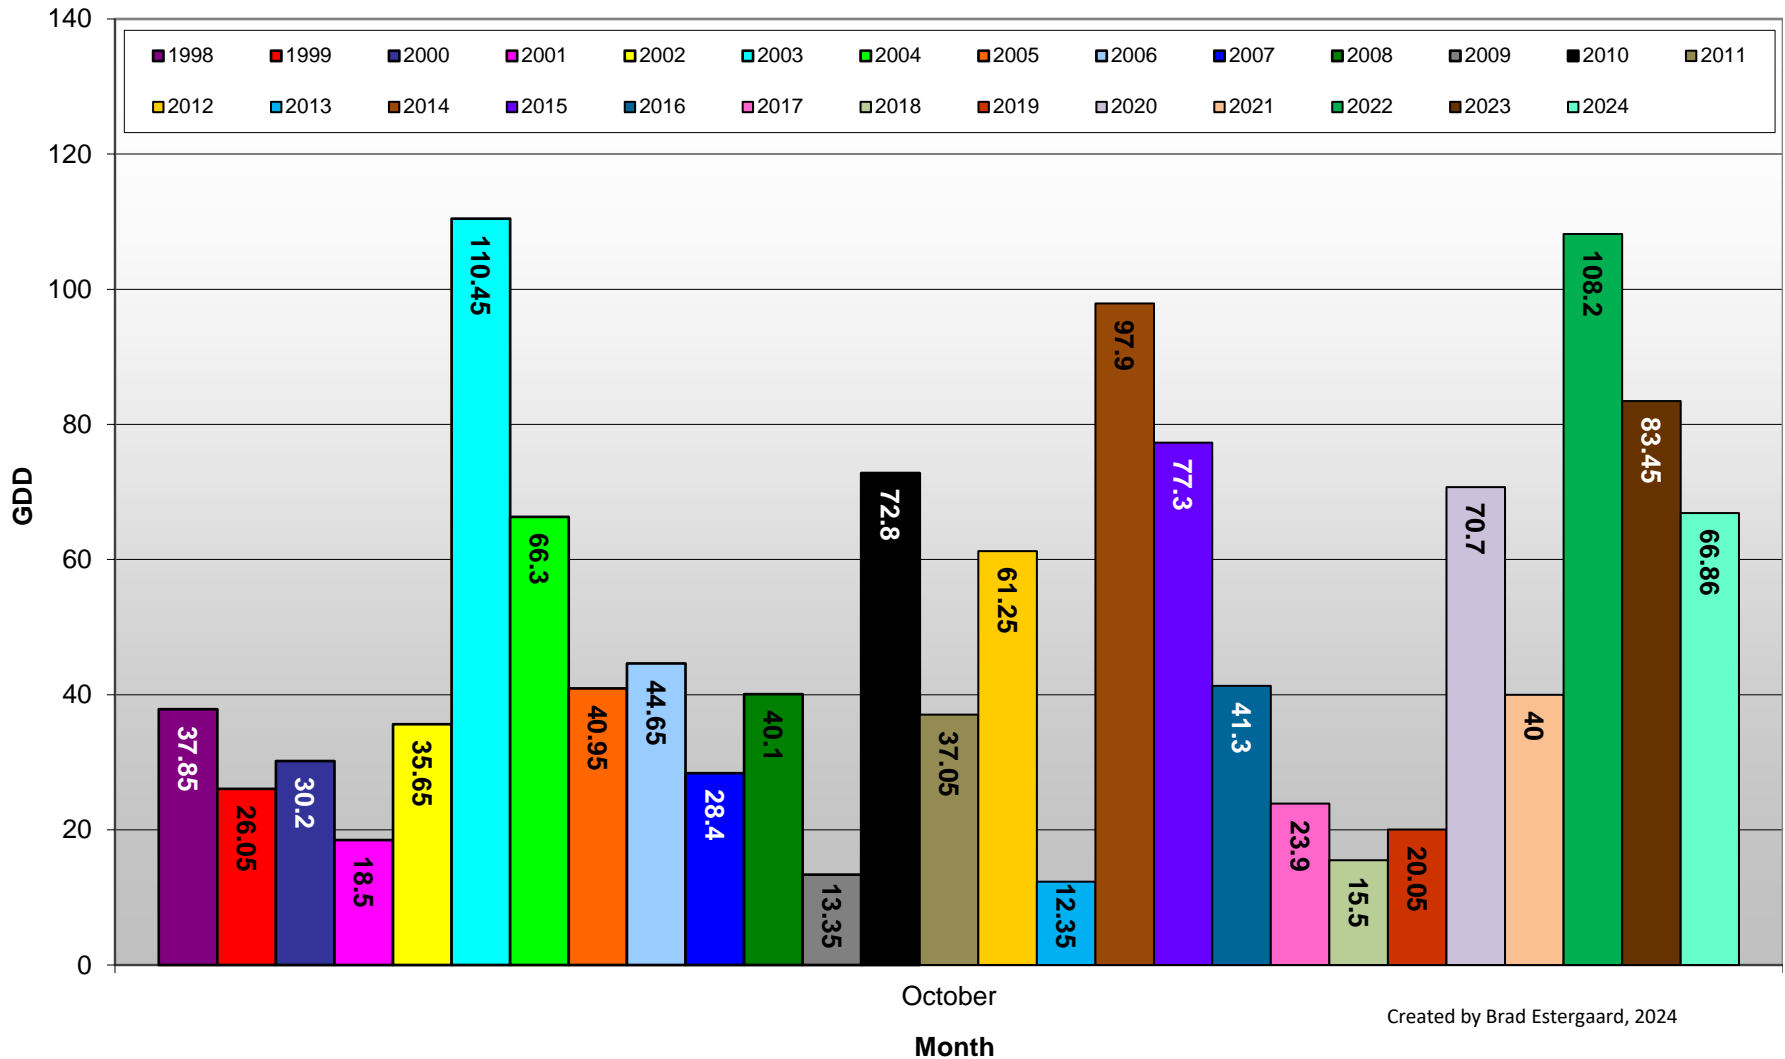

Month

Summerland - Total Monthly Growing Degree Days [OCTOBER] - 1998-2024

October

Created by Brad Estergaard, 2024

Month

Summerland - Total Monthly Growing Degree Days - 2005-2024

Created by Brad Estergaard, 2024

August

Created by Brad Estergaard, 2024

Month

Osoyoos - Total Monthly Growing Degree Days [SEPTEMBER] - 1998-2024

Created by Brad Estergaard, 2024

Osoyoos - Total Monthly Growing Degree Days [OCTOBER] - 1998-2024