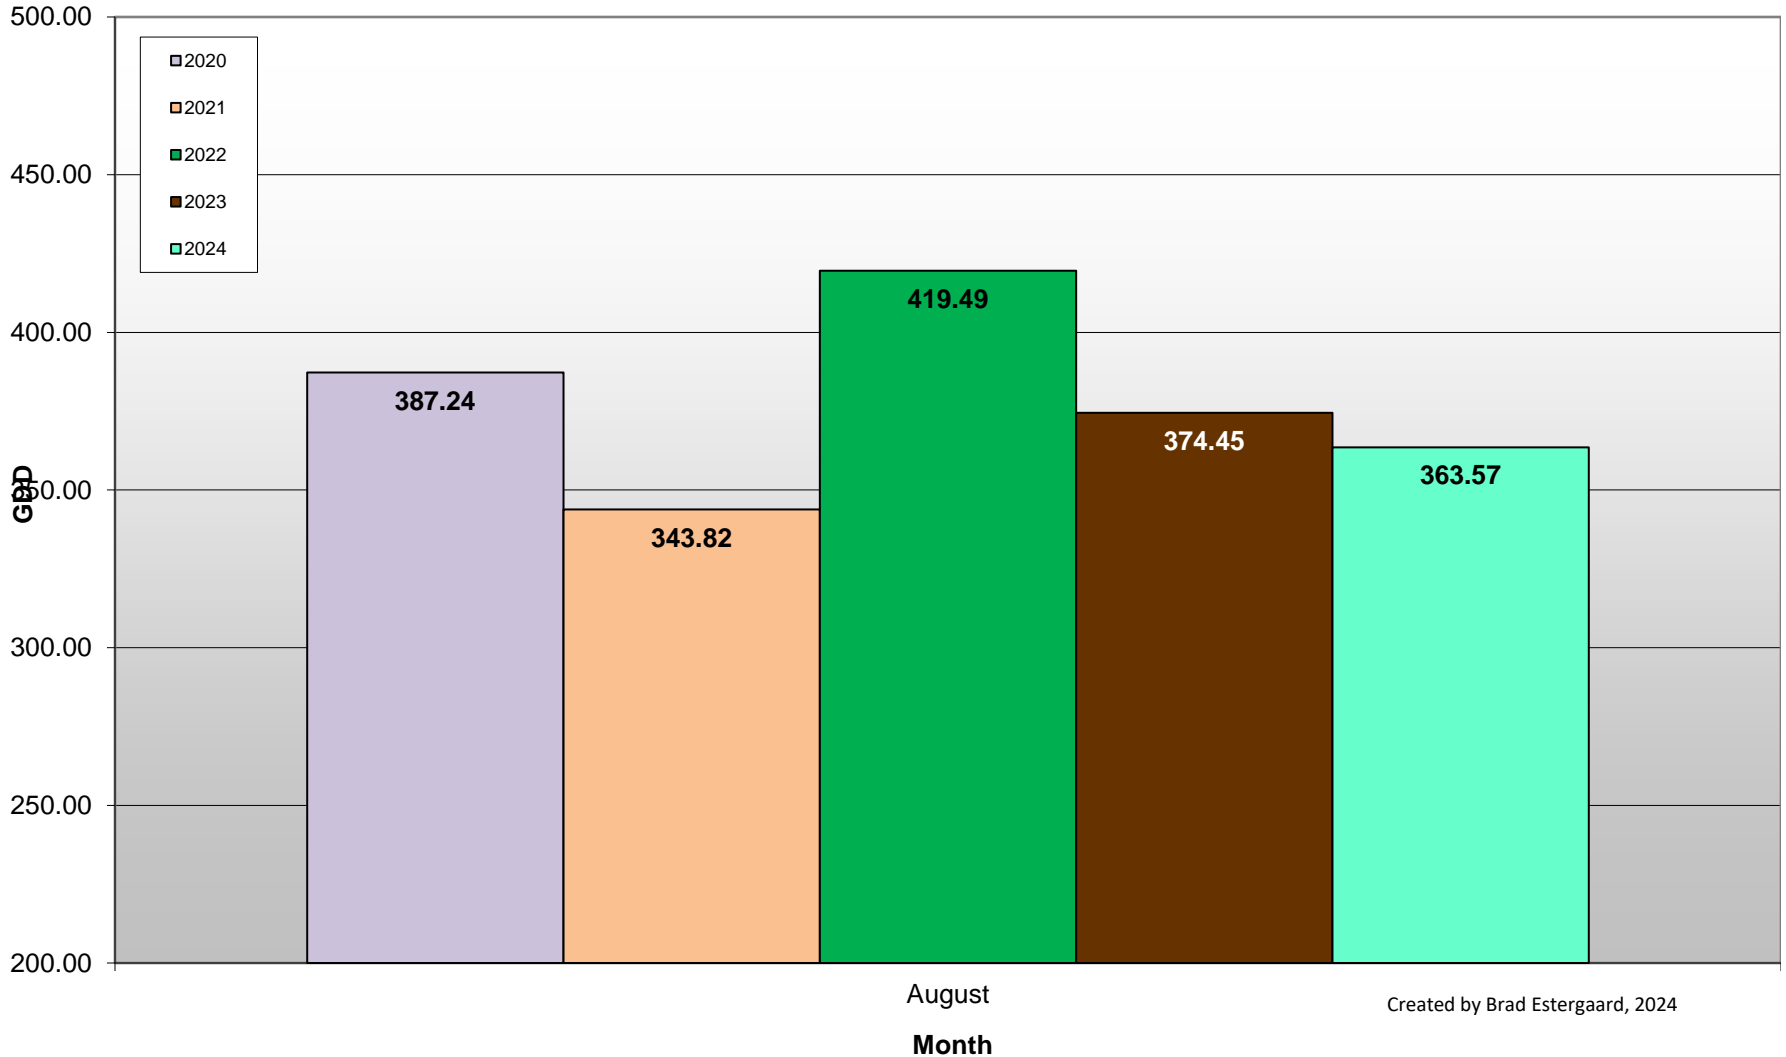

Naramata Bench - Total Monthly Growing Degree Days [SEPTEMBER] - 2020-2024

September

Month

Created by Brad Estergaard, 2024

Naramata Bench - Total Monthly Growing Degree Days [OCTOBER] - 2020-2024

Naramata Bench - Total Monthly Growing Degree Days - 2020-2024

Created by Brad Estergaard, 2024

Naramata Bench - Growing Degree Day Accumulation - 2020-2024

Created by Brad Estergaard, 2024

Okanagan Falls - Total Monthly Growing Degree Days [AUGUST] - 2020-2024

Created by Brad Estergaard, 2024