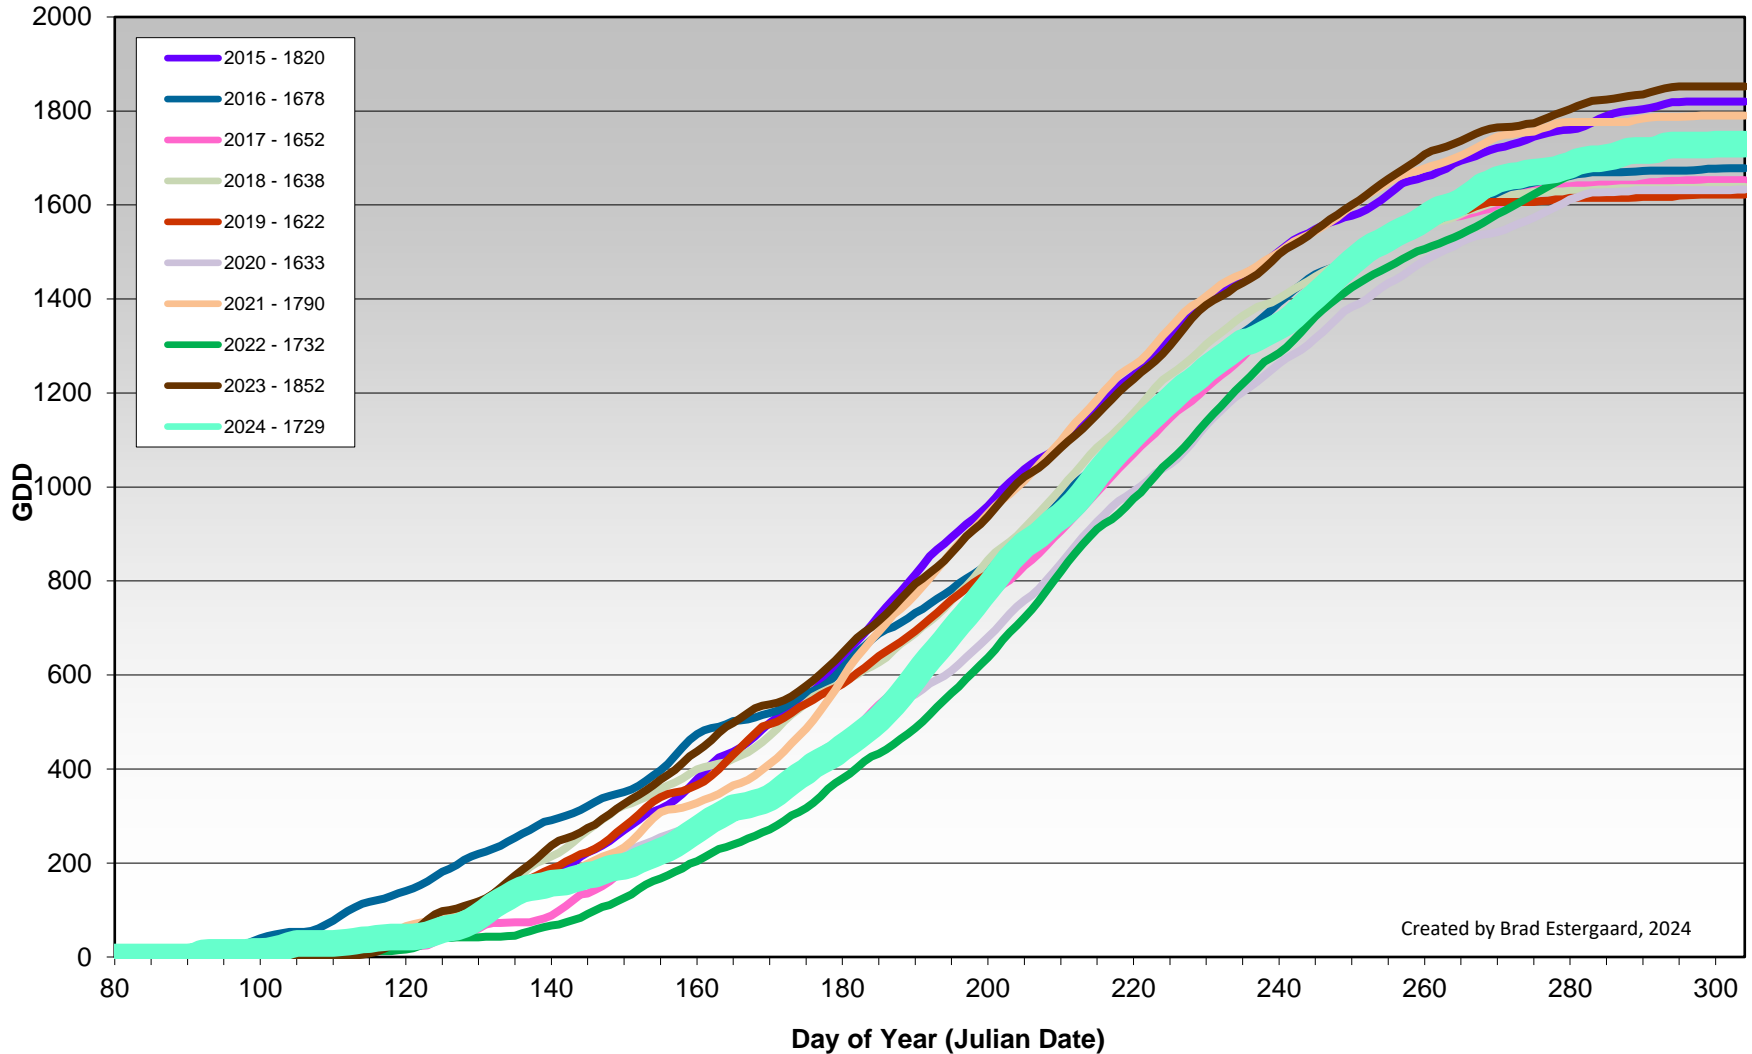

August

Month

Created by Brad Estergaard, 2024

Golden Mile (Oliver) - Total Monthly Growing Degree Days [SEPTEMBER] - 2015-2024

Created by Brad Estergaard, 2024

Golden Mile (Oliver) - Total Monthly Growing Degree Days [OCTOBER] - 2015-2024

Created by Brad Estergaard, 2024

Golden Mile (Oliver) - Total Monthly Growing Degree Days - 2015-2024

Created by Brad Estergaard, 2024

Golden Mile (Oliver) - Growing Degree Day Accumulation - 2015-2024

Created by Brad Estergaard, 2024