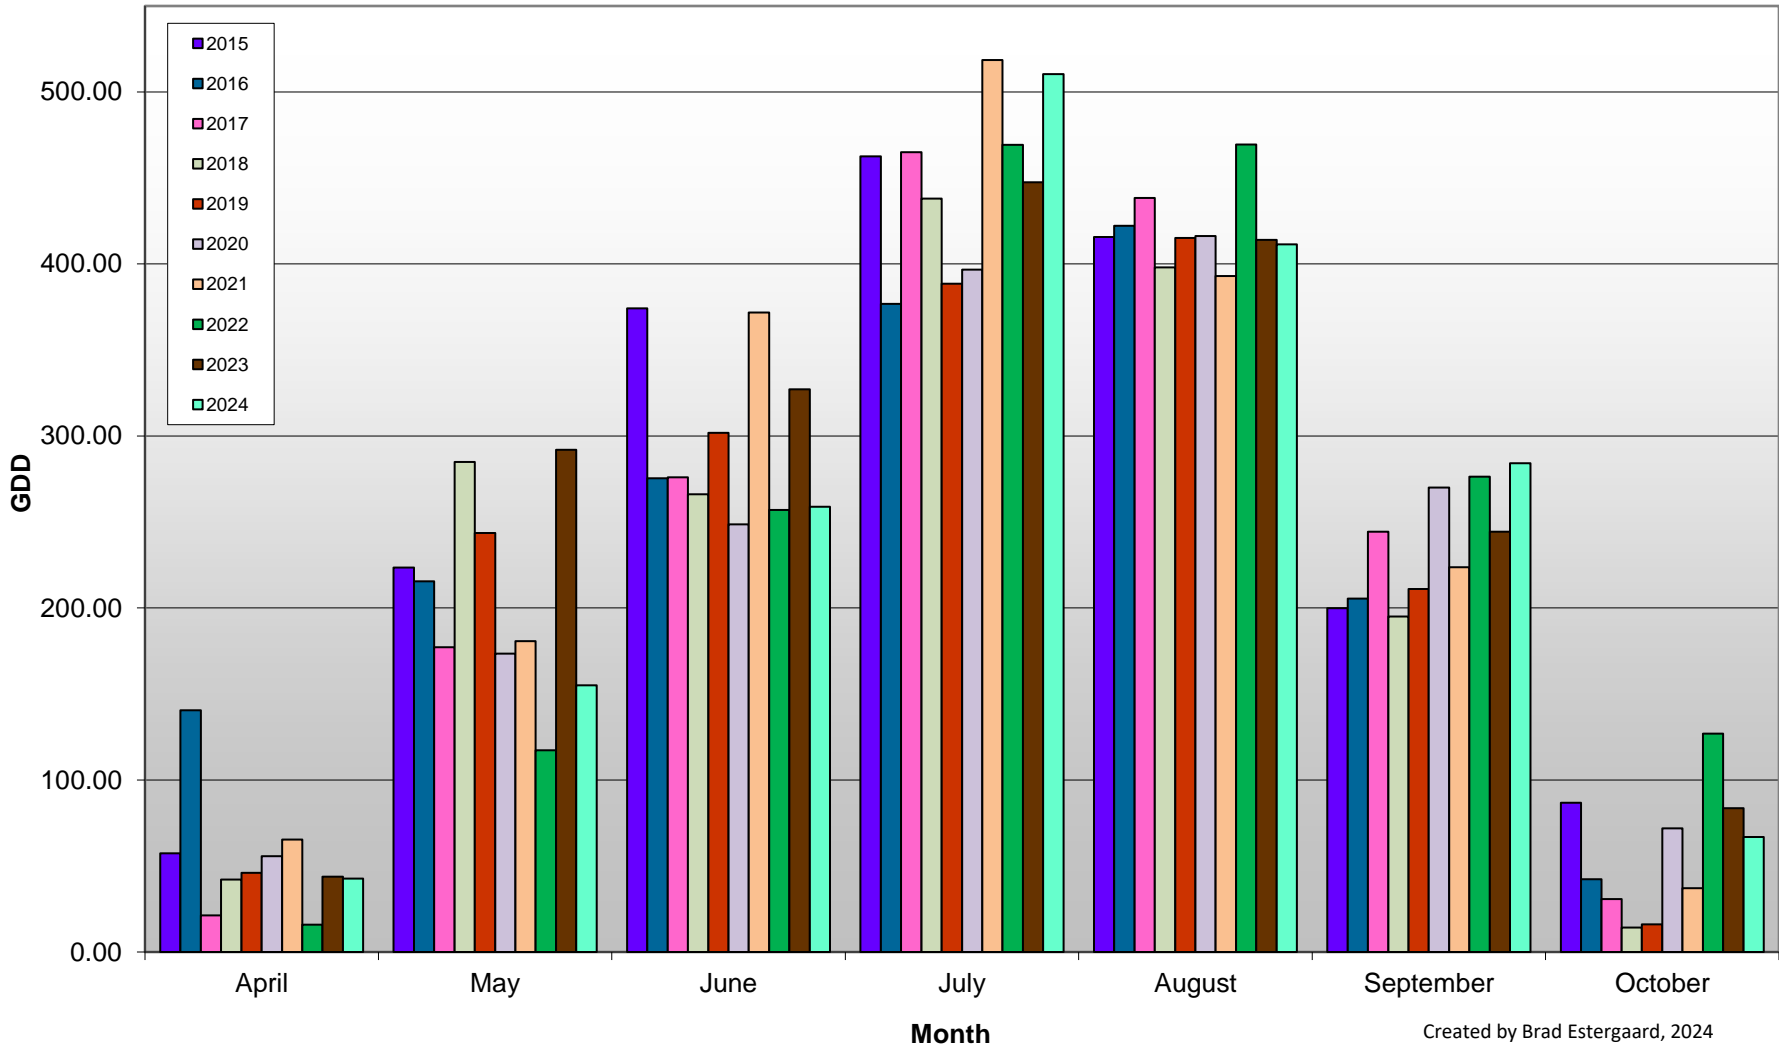

Created by Brad Estergaard, 2024

Okanagan Falls - Growing Degree Day Accumulation - 2020-2024

Created by Brad Estergaard, 2024

Golden Mile (Oliver) - Total Monthly Growing Degree Days [AUGUST] - 2015-2024

August

Month

Created by Brad Estergaard, 2024

Golden Mile (Oliver) - Total Monthly Growing Degree Days [SEPTEMBER] - 2015-2024

Created by Brad Estergaard, 2024

Golden Mile (Oliver) - Total Monthly Growing Degree Days [OCTOBER] - 2015-2024

Created by Brad Estergaard, 2024

Golden Mile (Oliver) - Total Monthly Growing Degree Days - 2015-2024

Created by Brad Estergaard, 2024

Golden Mile (Oliver) - Growing Degree Day Accumulation - 2015-2024

Created by Brad Estergaard, 2024