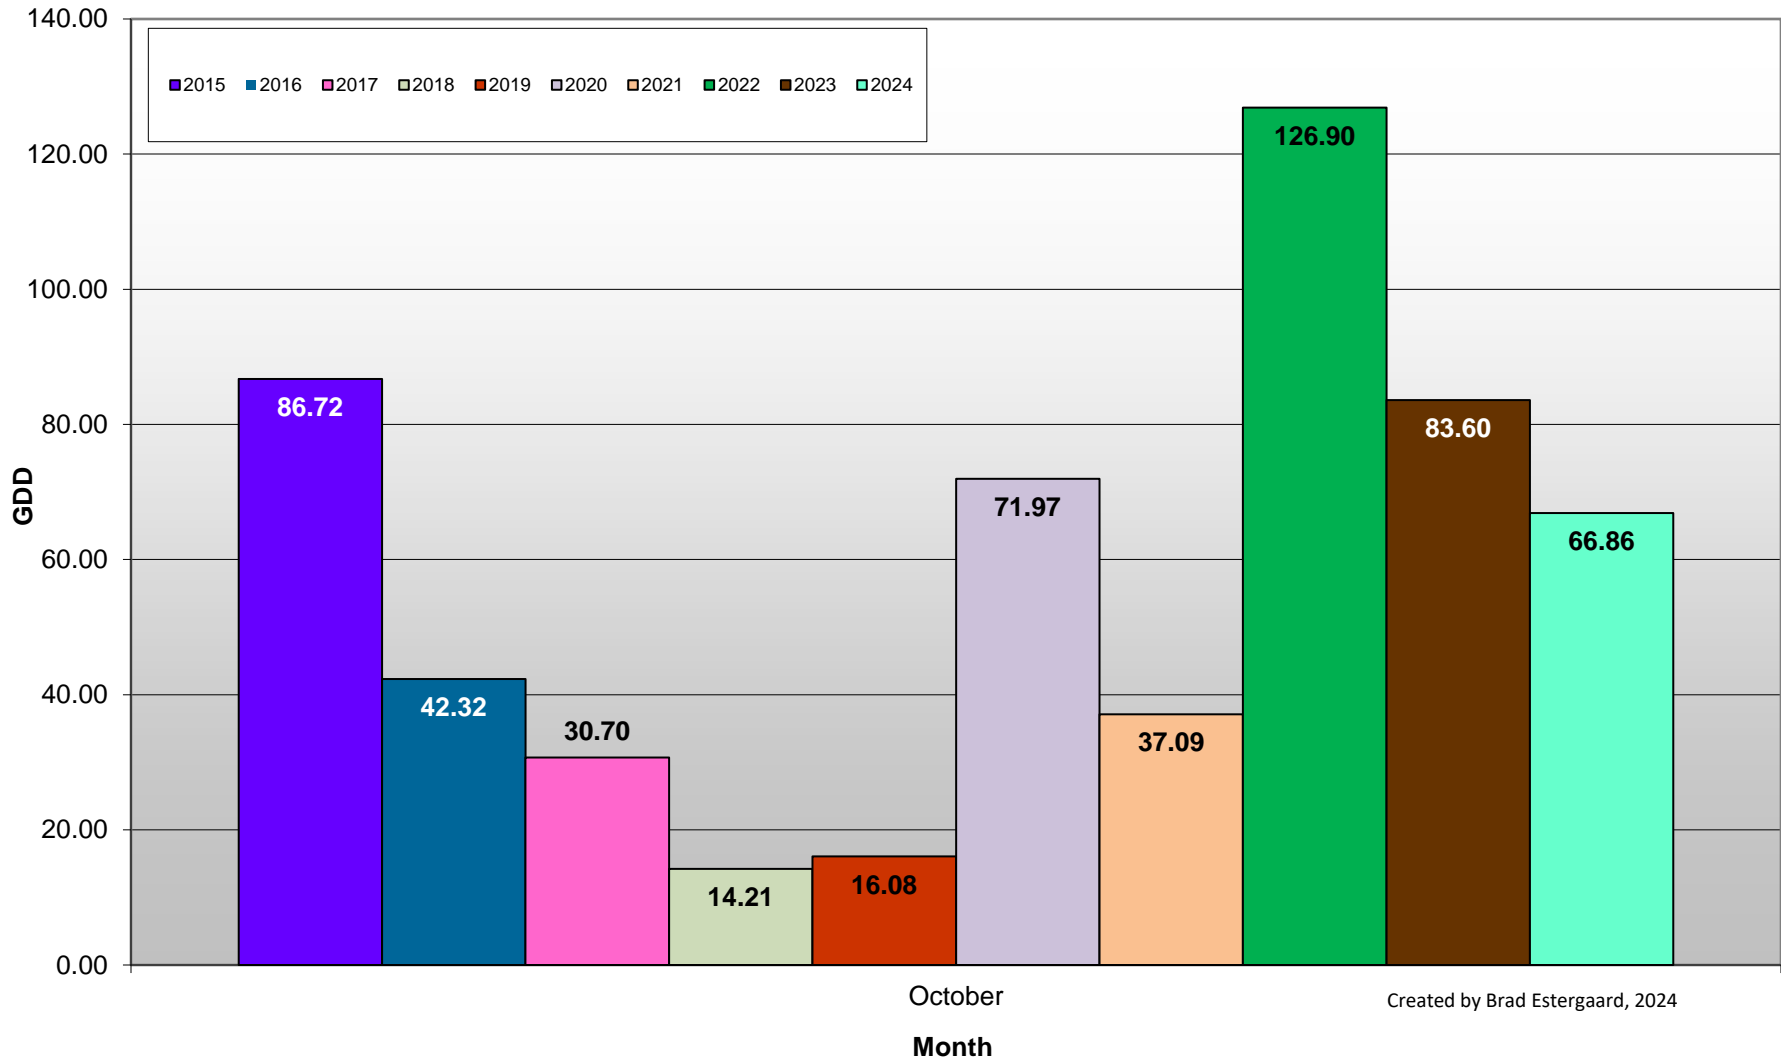

August

Month

Created by Brad Estergaard, 2024

Golden Mile (Oliver) - Total Monthly Growing Degree Days [SEPTEMBER] - 2015-2024

Created by Brad Estergaard, 2024

Golden Mile (Oliver) - Total Monthly Growing Degree Days [OCTOBER] - 2015-2024

Created by Brad Estergaard, 2024

Golden Mile (Oliver) - Total Monthly Growing Degree Days - 2015-2024

Created by Brad Estergaard, 2024

Golden Mile (Oliver) - Growing Degree Day Accumulation - 2015-2024

Created by Brad Estergaard, 2024