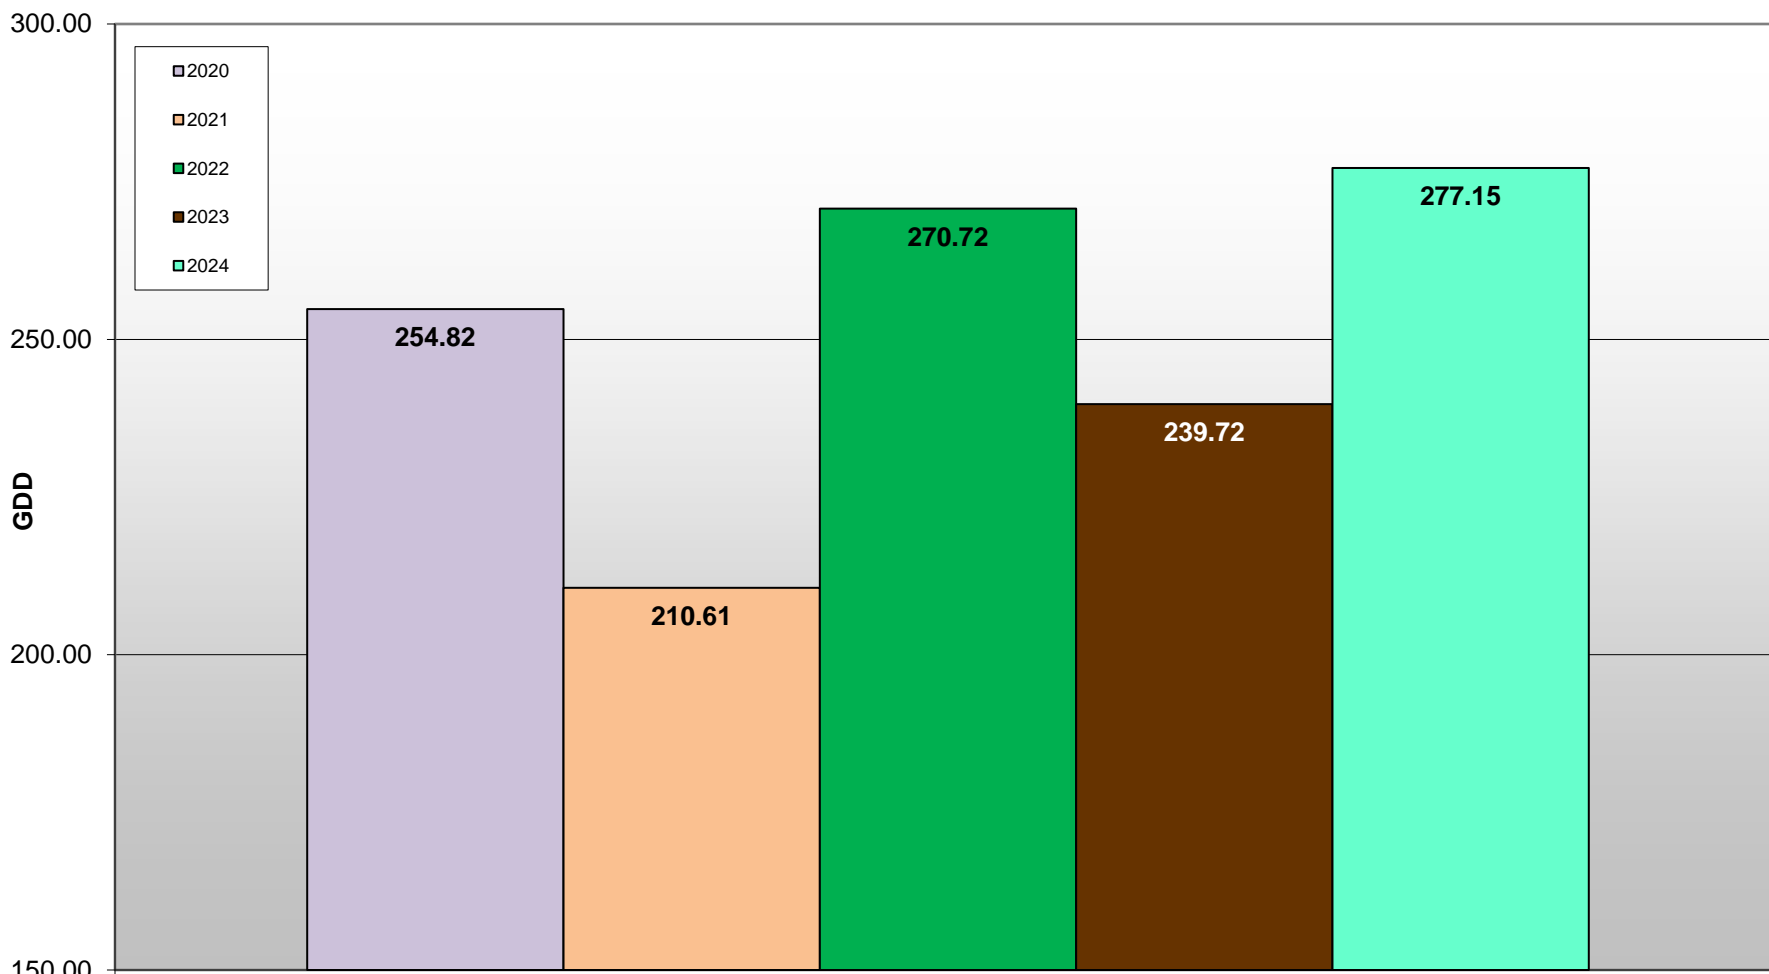

Created by Brad Estergaard, 2024

West Kelowna (Boucherie Road - South) - Total Monthly Growing Degree Days [OCTOBER] 2015-2024

West Kelowna - Total Monthly Growing Degree Days - 2015-2024

Created by Brad Estergaard, 2024

West Kelowna (Boucherie Road - South) - Growing Degree Day Accumulation - 2015-2024

Created by Brad Estergaard, 2024

Naramata Bench - Total Monthly Growing Degree Days [AUGUST] - 2020-2024

August

Month

Created by Brad Estergaard, 2024

Naramata Bench - Total Monthly Growing Degree Days [SEPTEMBER] - 2020-2024

September

Month

Created by Brad Estergaard, 2024

Naramata Bench - Total Monthly Growing Degree Days [OCTOBER] - 2020-2024

Naramata Bench - Total Monthly Growing Degree Days - 2020-2024