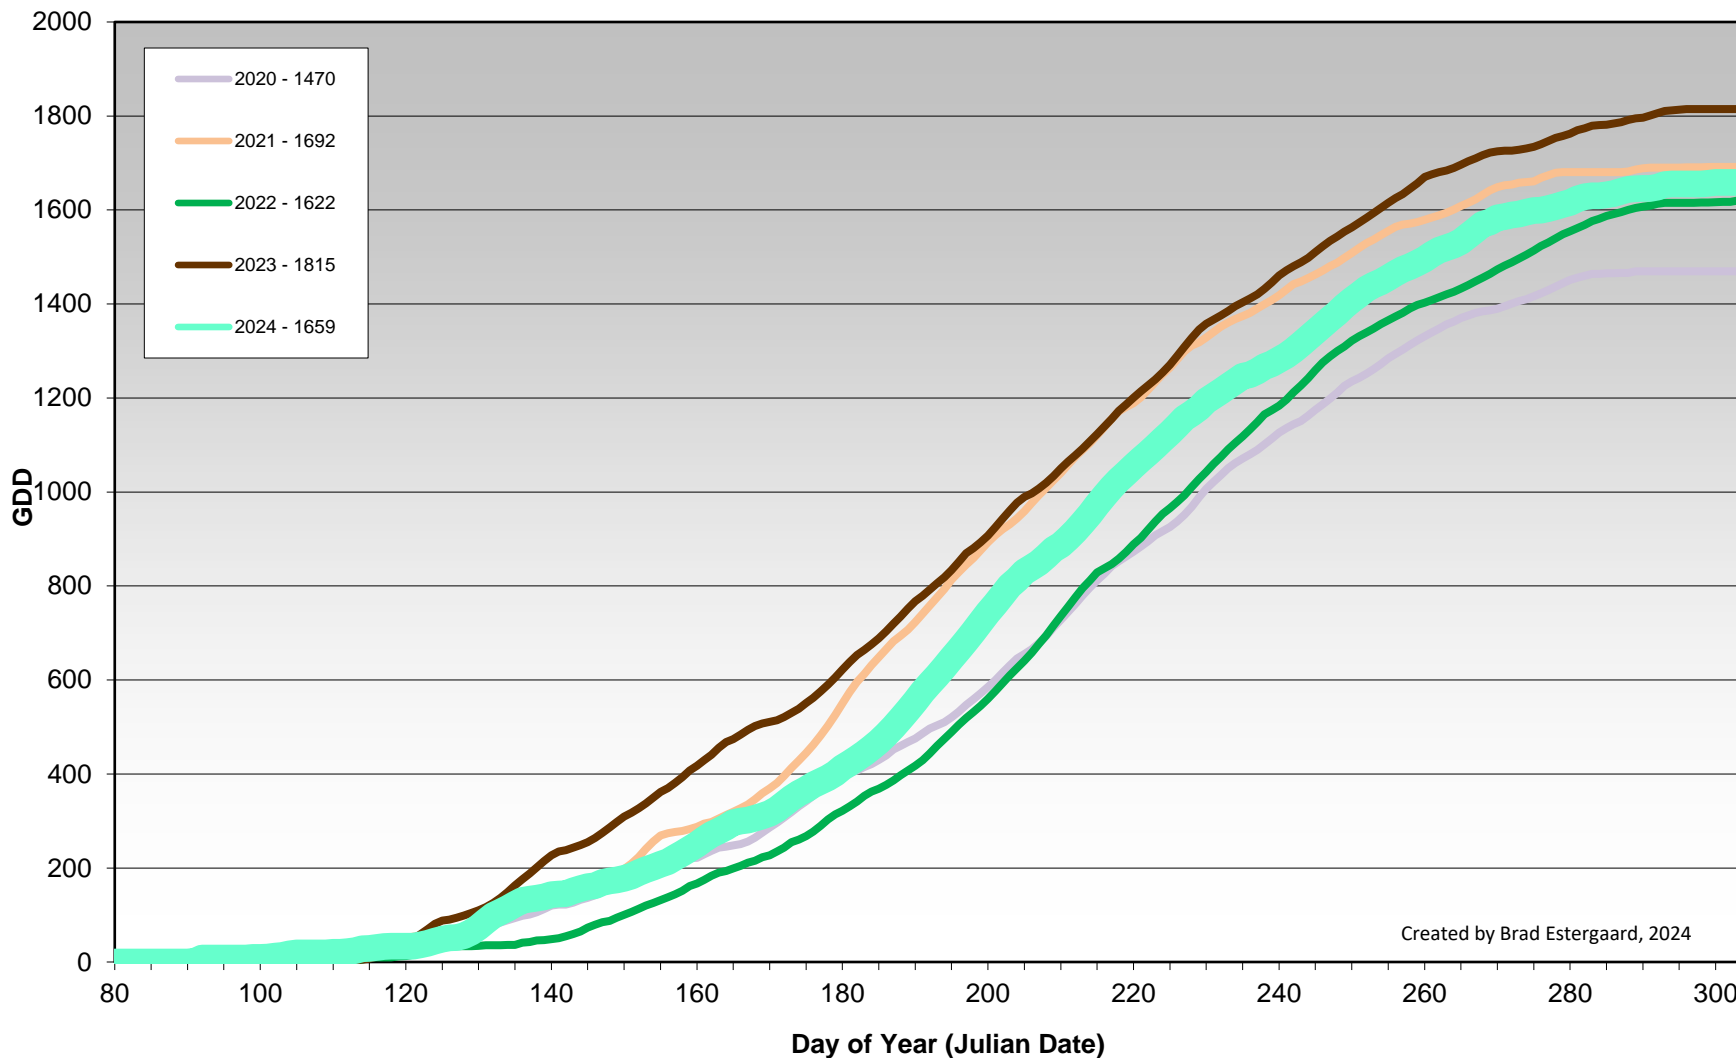

Naramata Bench - Growing Degree Day Accumulation - 2020-2024

Created by Brad Estergaard, 2024