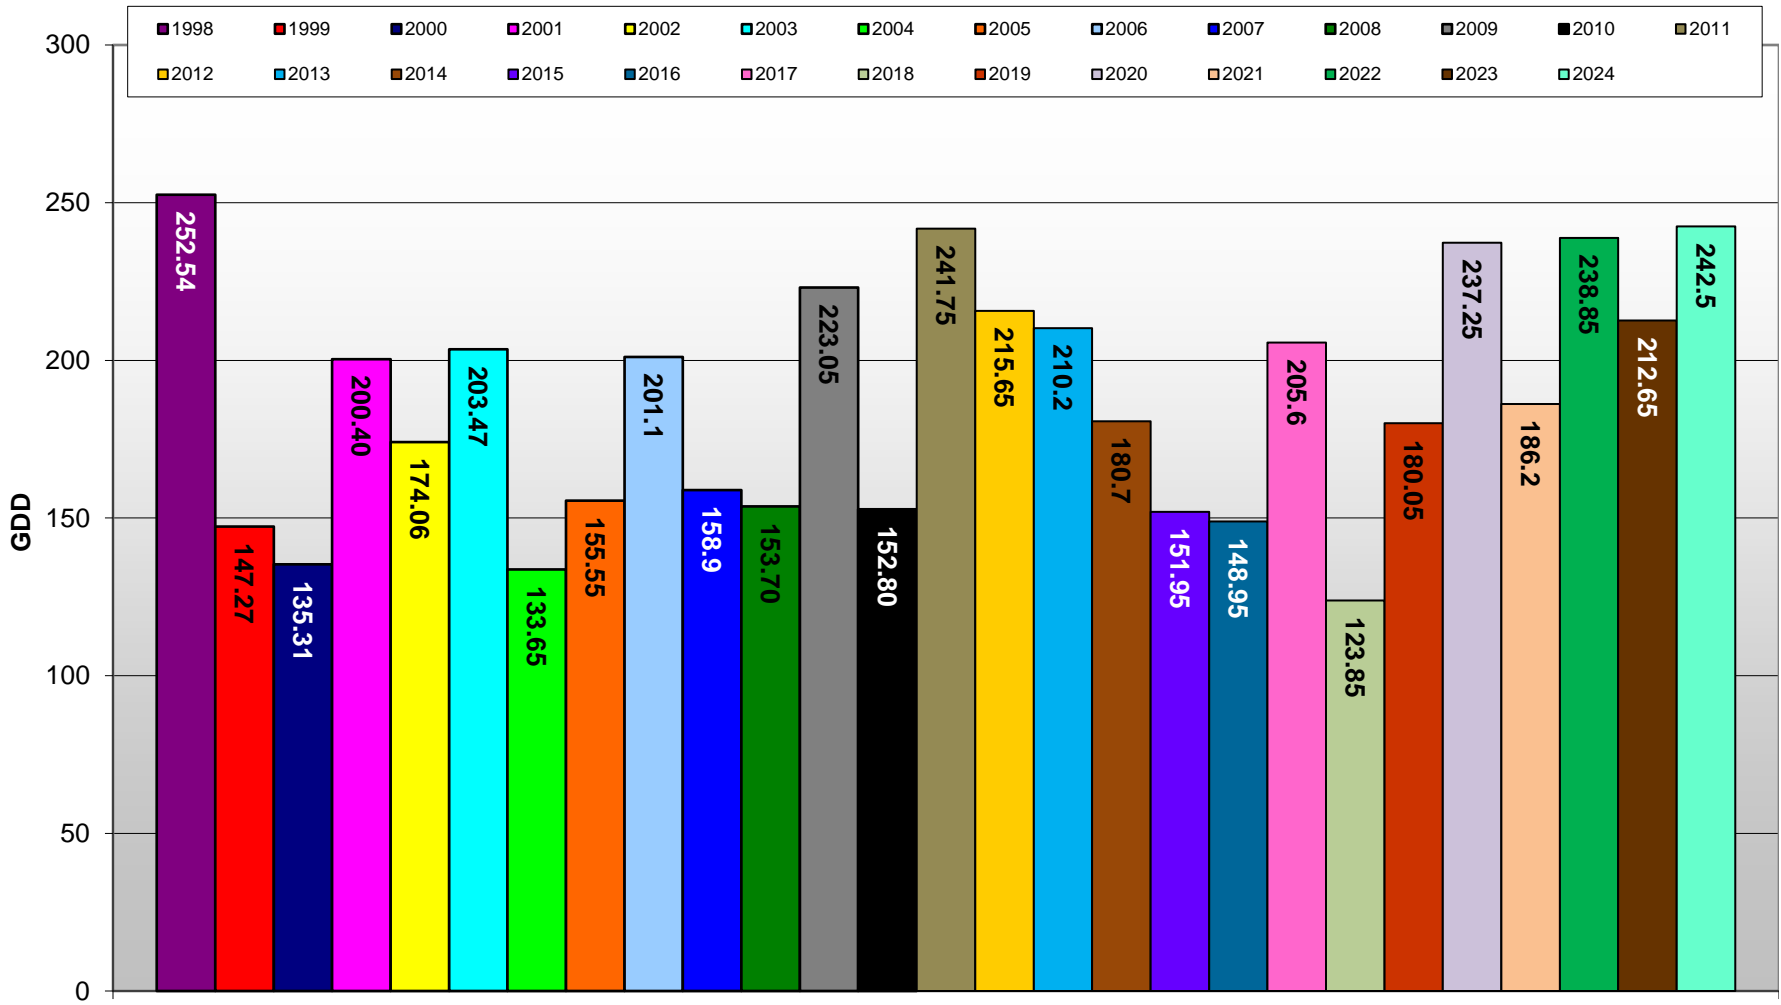

Summerland - Total Monthly Growing Degree Days [AUGUST] - 1998-2024

August

Month

Created by Brad Estergaard, 2024

Summerland - Total Monthly Growing Degree Days [SEPTEMBER] - 1998-2024

September

Created by Brad Estergaard, 2024

Month

Summerland - Total Monthly Growing Degree Days [OCTOBER] - 1998-2024

October

Created by Brad Estergaard, 2024

Month

Summerland - Total Monthly Growing Degree Days - 2005-2024

Created by Brad Estergaard, 2024

August

Month

Created by Brad Estergaard, 2024

Golden Mile (Oliver) - Total Monthly Growing Degree Days [SEPTEMBER] - 2015-2024

Created by Brad Estergaard, 2024

Golden Mile (Oliver) - Total Monthly Growing Degree Days [OCTOBER] - 2015-2024

Created by Brad Estergaard, 2024

Golden Mile (Oliver) - Total Monthly Growing Degree Days - 2015-2024

Created by Brad Estergaard, 2024

Golden Mile (Oliver) - Growing Degree Day Accumulation - 2015-2024

Created by Brad Estergaard, 2024