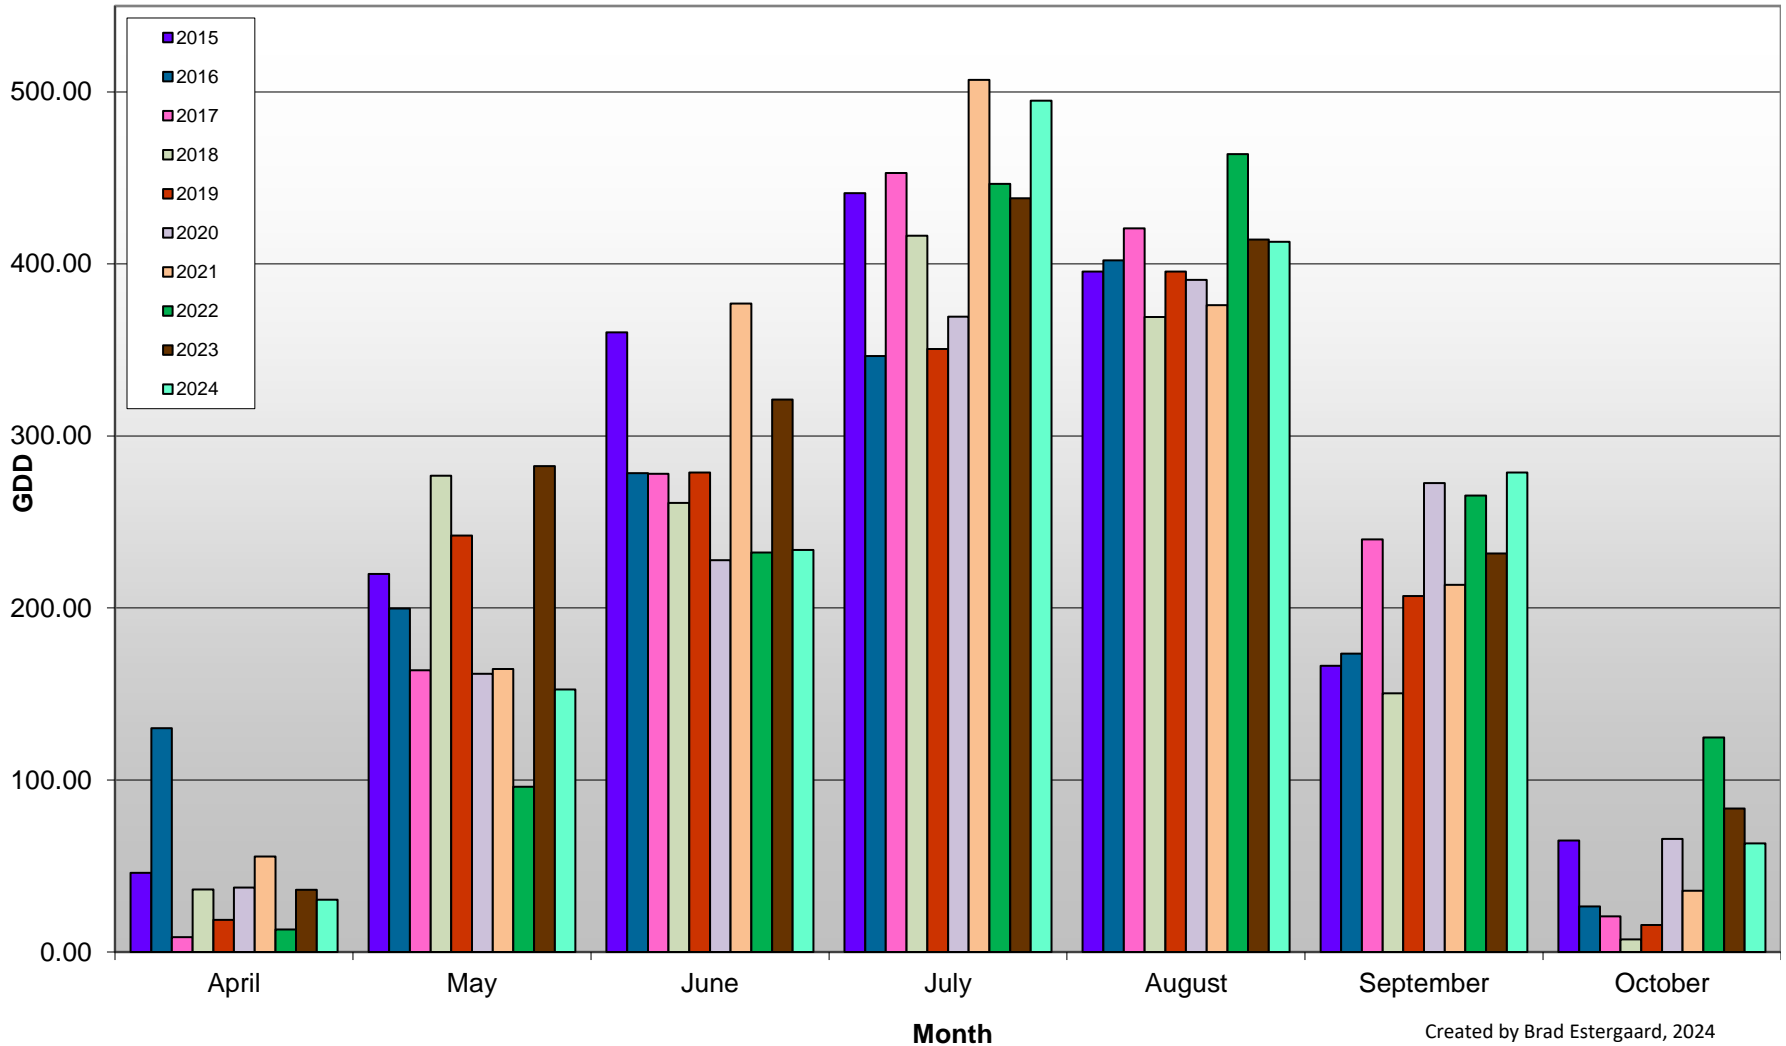

Created by Brad Estergaard, 2023

West Kelowna (Boucherie Road - South) - Total Monthly Growing Degree Days [AUGUST] 2015-2024

August

Month

Created by Brad Estergaard, 2024

West Kelowna (Boucherie Road - South) - Total Monthly Growing Degree Days [SEPTEMBER] 2015-2024

Created by Brad Estergaard, 2024

West Kelowna (Boucherie Road - South) - Total Monthly Growing Degree Days [OCTOBER] 2015-2024

West Kelowna - Total Monthly Growing Degree Days - 2015-2024

Created by Brad Estergaard, 2024