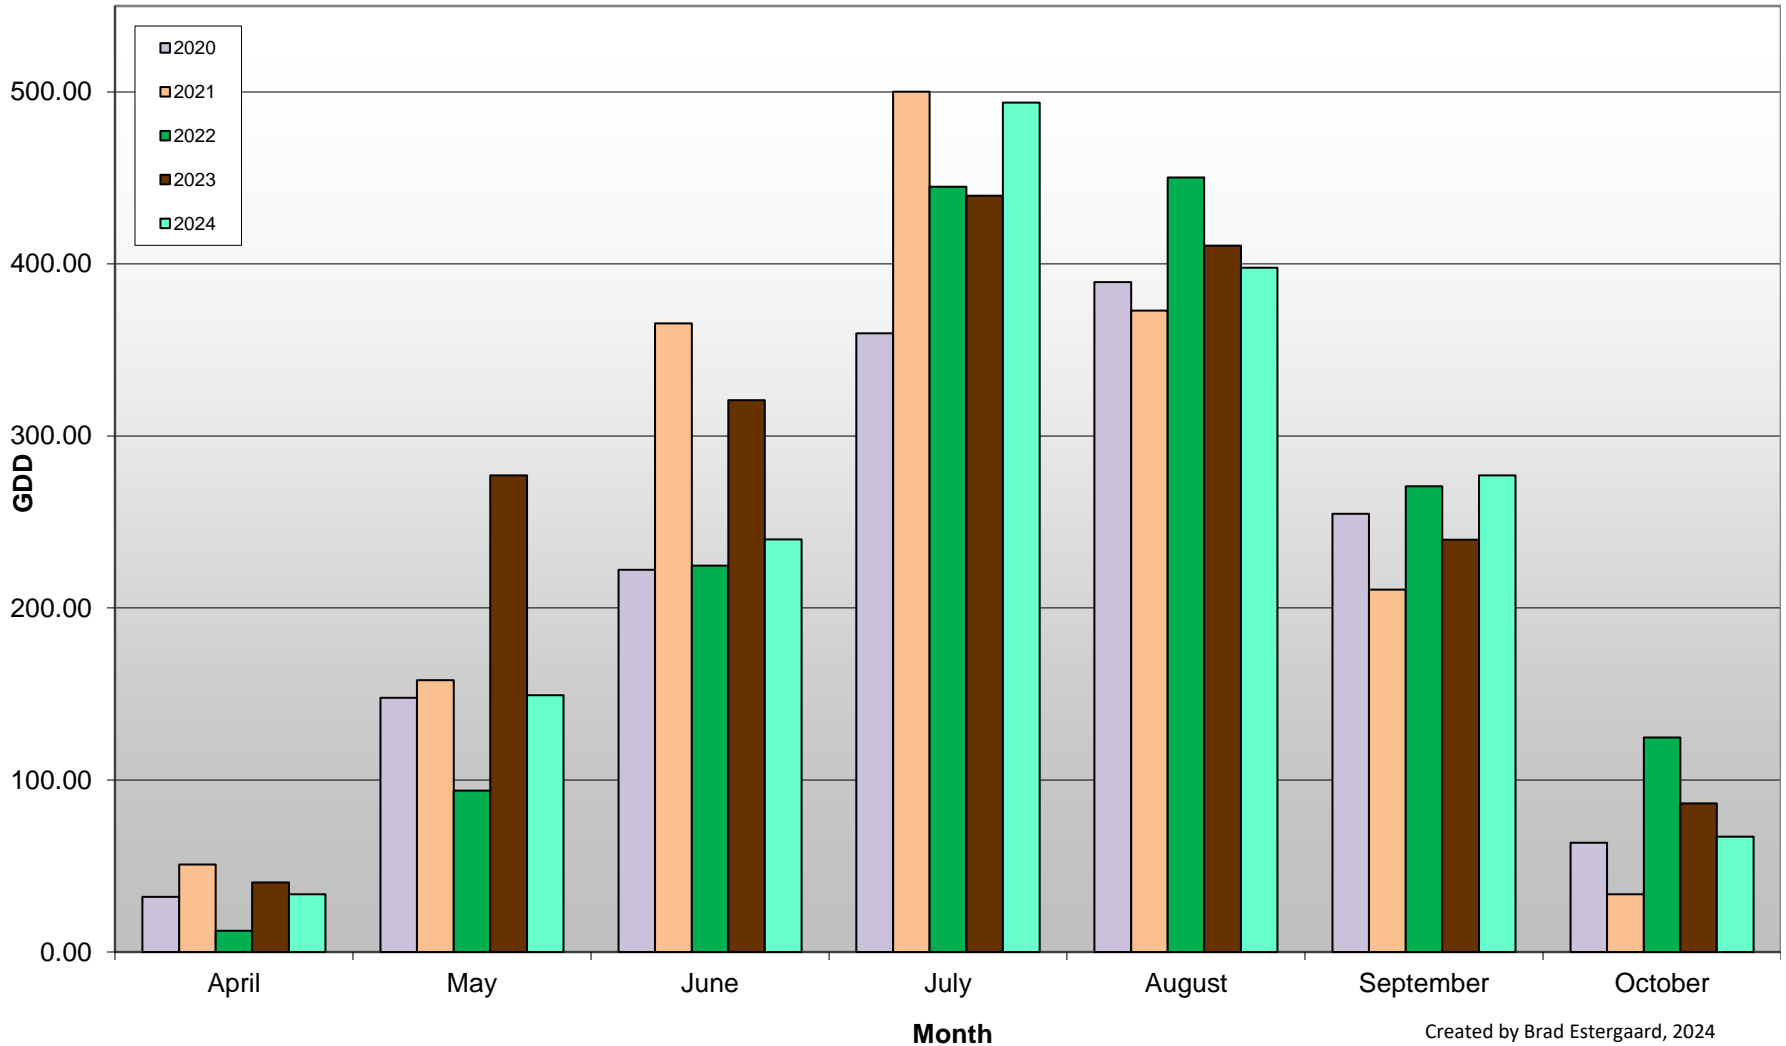

Naramata Bench - Total Monthly Growing Degree Days [SEPTEMBER] - 2020-2024

September

Month

Created by Brad Estergaard, 2024

Naramata Bench - Total Monthly Growing Degree Days [OCTOBER] - 2020-2024

Naramata Bench - Total Monthly Growing Degree Days - 2020-2024