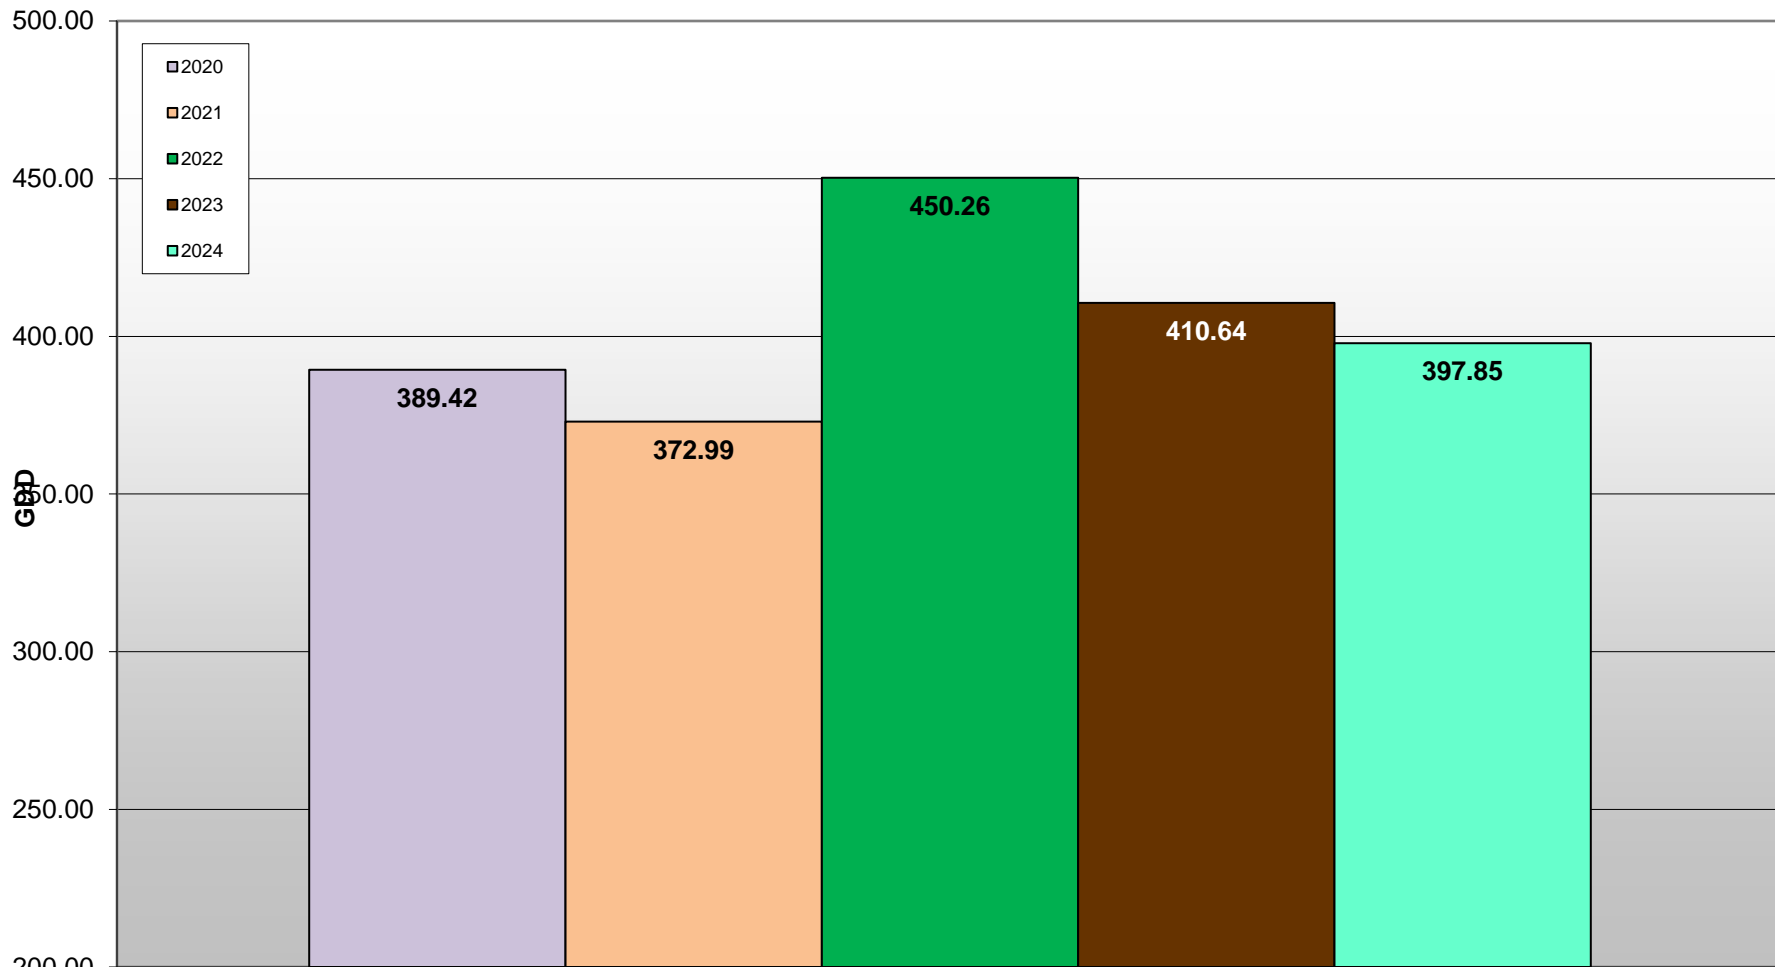

Created by Brad Estergaard, 2023

West Kelowna (Boucherie Road - South) - Total Monthly Growing Degree Days [AUGUST] 2015-2024

August

Month

Created by Brad Estergaard, 2024

West Kelowna (Boucherie Road - South) - Total Monthly Growing Degree Days [SEPTEMBER] 2015-2024

Created by Brad Estergaard, 2024

West Kelowna (Boucherie Road - South) - Total Monthly Growing Degree Days [OCTOBER] 2015-2024

West Kelowna - Total Monthly Growing Degree Days - 2015-2024

Created by Brad Estergaard, 2024

West Kelowna (Boucherie Road - South) - Growing Degree Day Accumulation - 2015-2024

Created by Brad Estergaard, 2024

Naramata Bench - Total Monthly Growing Degree Days [AUGUST] - 2020-2024

August

Month

Created by Brad Estergaard, 2024