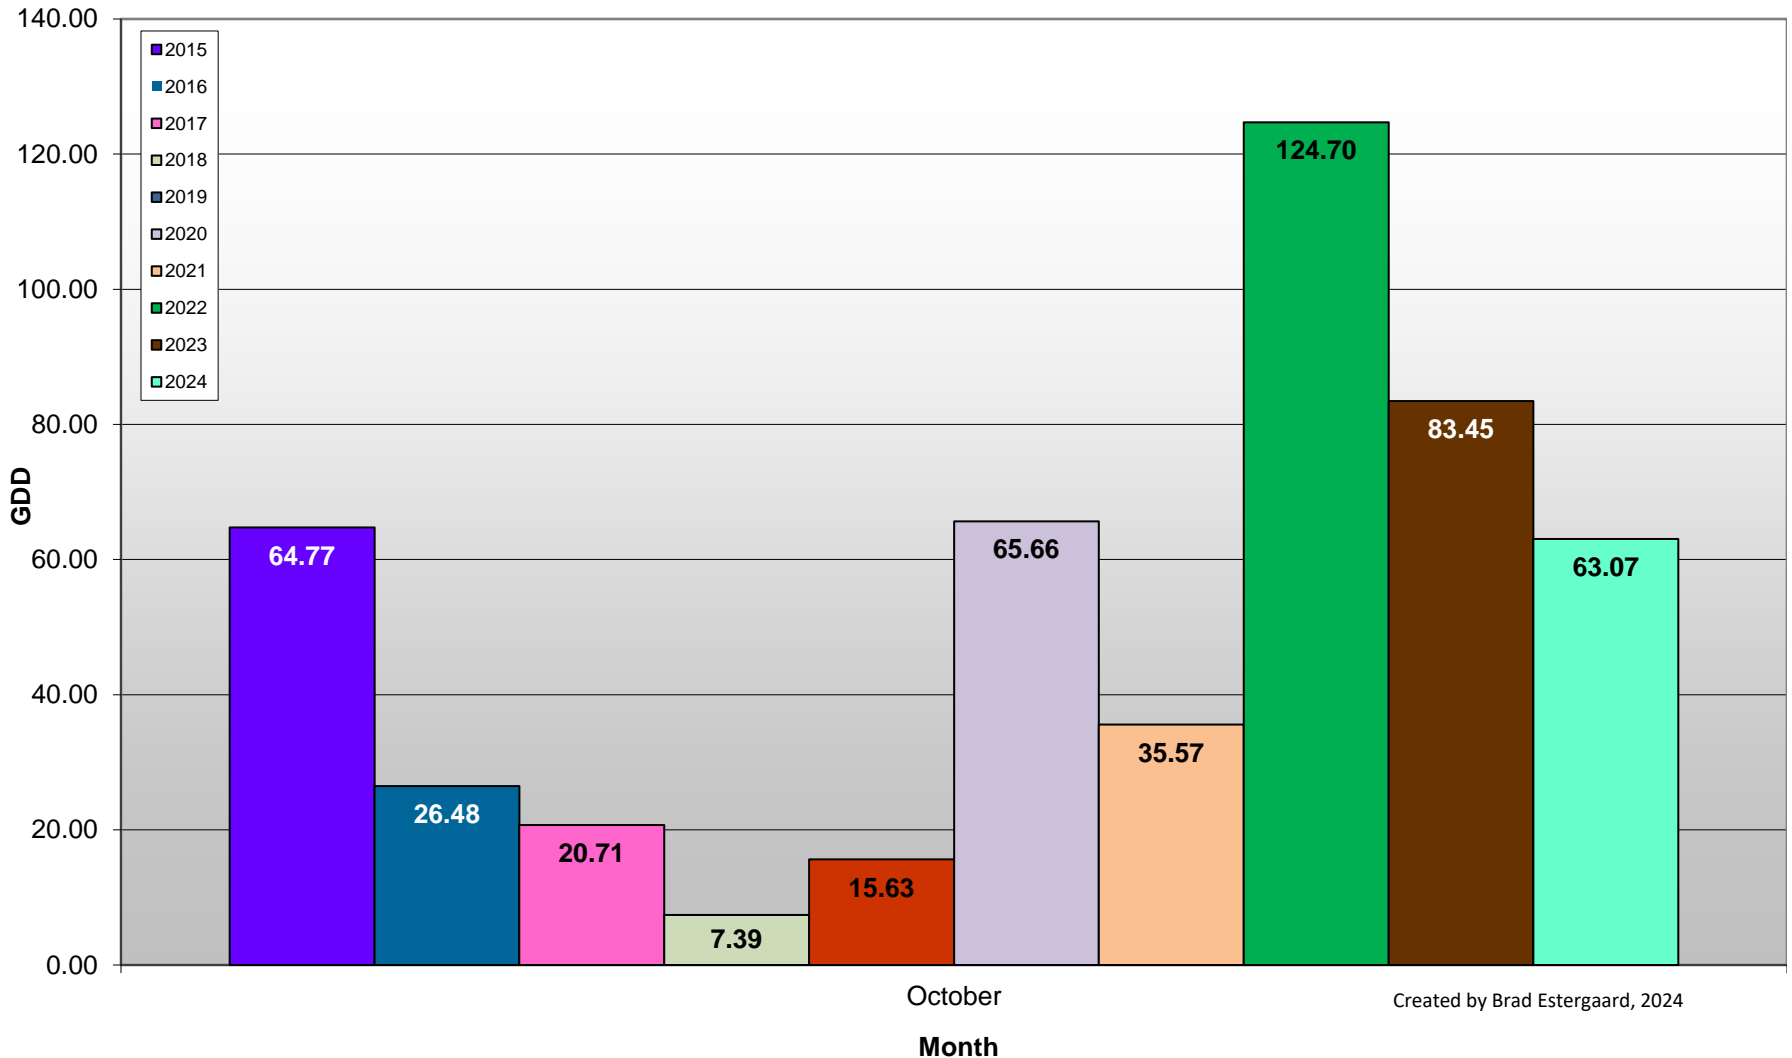

Created by Brad Estergaard, 2023

West Kelowna (Boucherie Road - South) - Total Monthly Growing Degree Days [AUGUST] 2015-2024

August

Month

Created by Brad Estergaard, 2024

West Kelowna (Boucherie Road - South) - Total Monthly Growing Degree Days [SEPTEMBER] 2015-2024

Created by Brad Estergaard, 2024

West Kelowna (Boucherie Road - South) - Total Monthly Growing Degree Days [OCTOBER] 2015-2024

West Kelowna - Total Monthly Growing Degree Days - 2015-2024

Created by Brad Estergaard, 2024