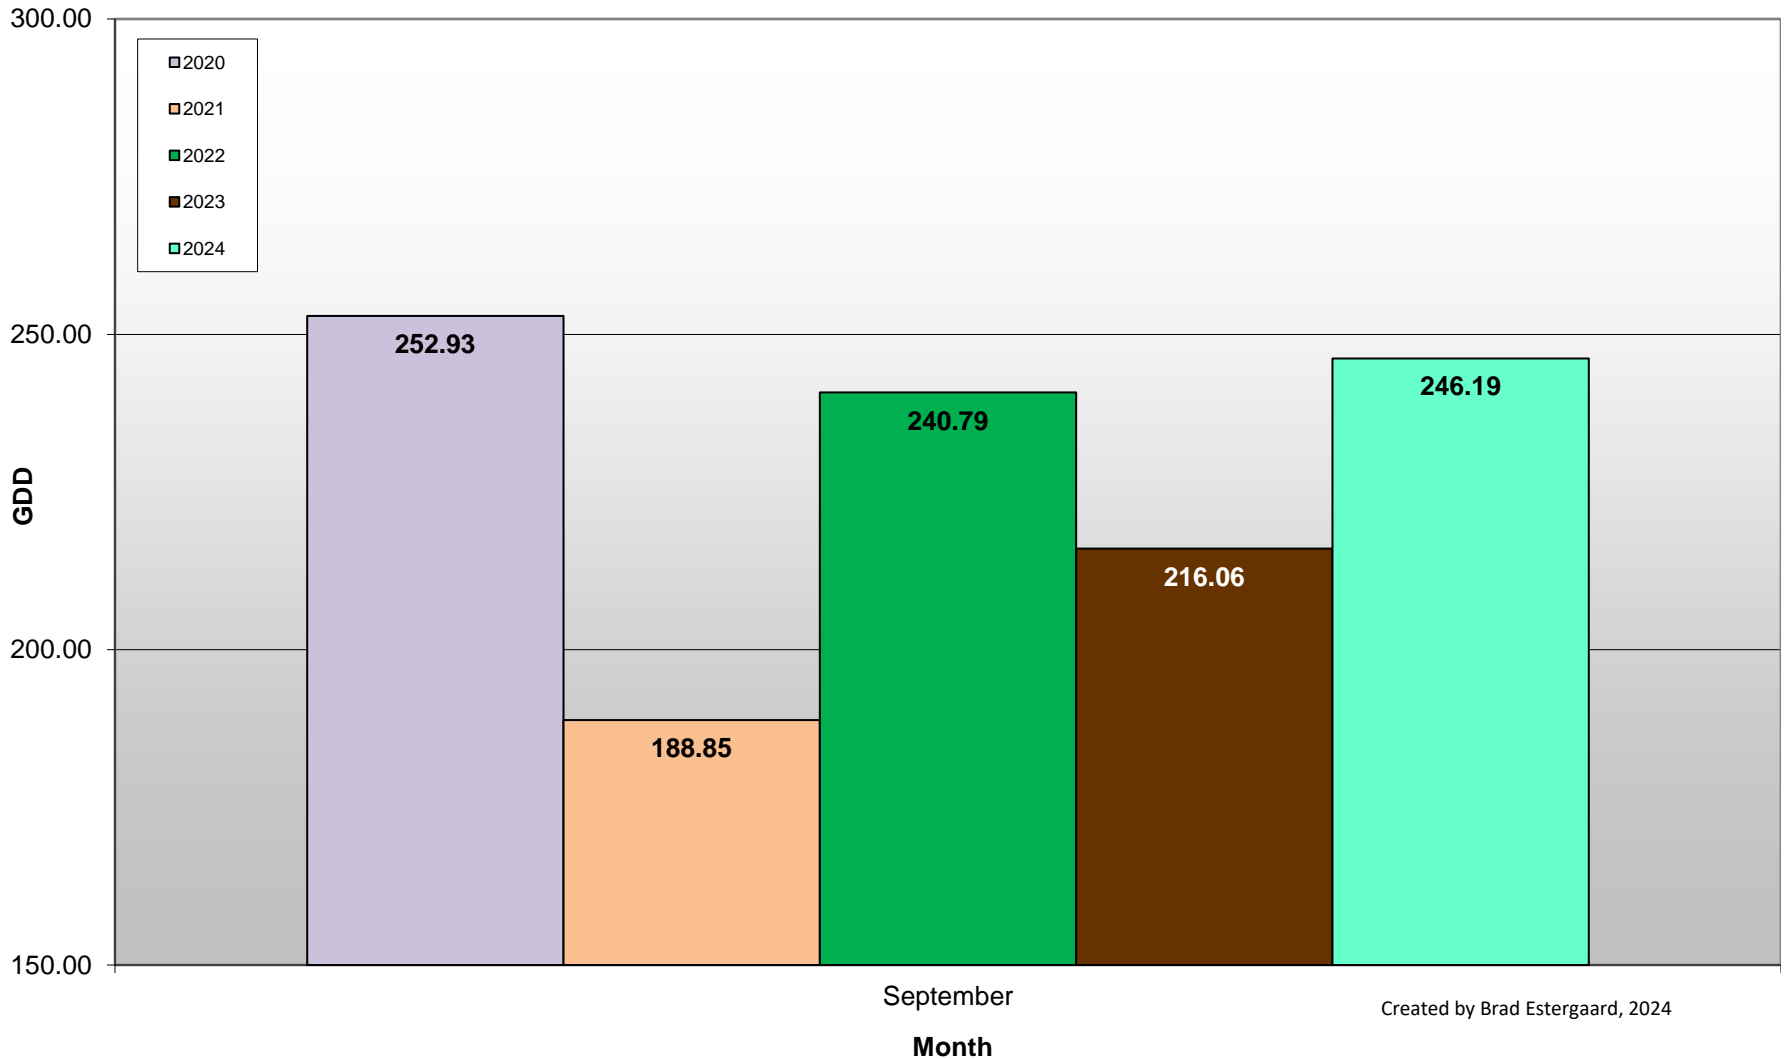

Naramata Bench - Total Monthly Growing Degree Days [SEPTEMBER] - 2020-2024

September

Month

Created by Brad Estergaard, 2024

Naramata Bench - Total Monthly Growing Degree Days [OCTOBER] - 2020-2024

Naramata Bench - Total Monthly Growing Degree Days - 2020-2024

Created by Brad Estergaard, 2024

Naramata Bench - Growing Degree Day Accumulation - 2020-2024

Created by Brad Estergaard, 2024

Okanagan Falls - Total Monthly Growing Degree Days [AUGUST] - 2020-2024

Created by Brad Estergaard, 2024

Okanagan Falls - Total Monthly Growing Degree Days [SEPTEMBER] - 2020-2024

Created by Brad Estergaard, 2024

Okanagan Falls - Total Monthly Growing Degree Days [OCTOBER] - 2020-2024

Okanagan Falls - Total Monthly Growing Degree Days - 2020-2024